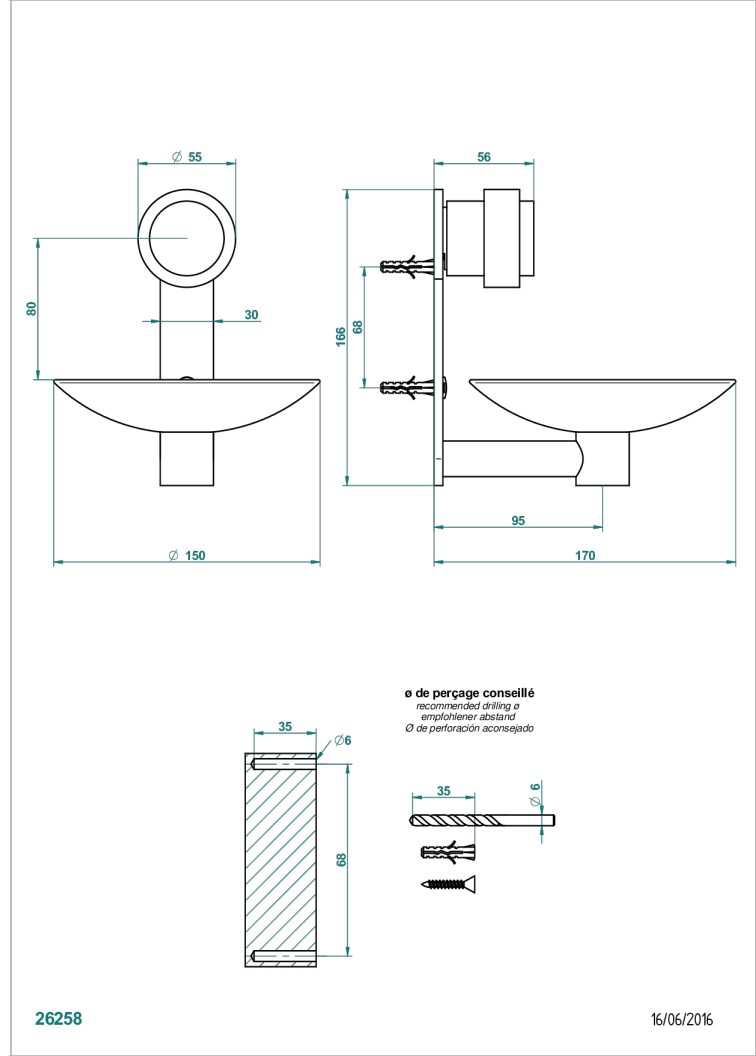

DIPLOMATE SMOOTH RINGS

U4A-546GM

Soap dish, wall mounted, 6" diameter

CHARACTERISTIC

- Diplomat Smooth rings
- Soap dish, wall mounted, 6" diameter

AVAILABLE FINITIONS

Black ceram - D30
Blush PVD - H62
Brass color PVD - H49
Brown bronze color PVD - F33
Chrome polished - A02
Chrome polished / gold polished - G02