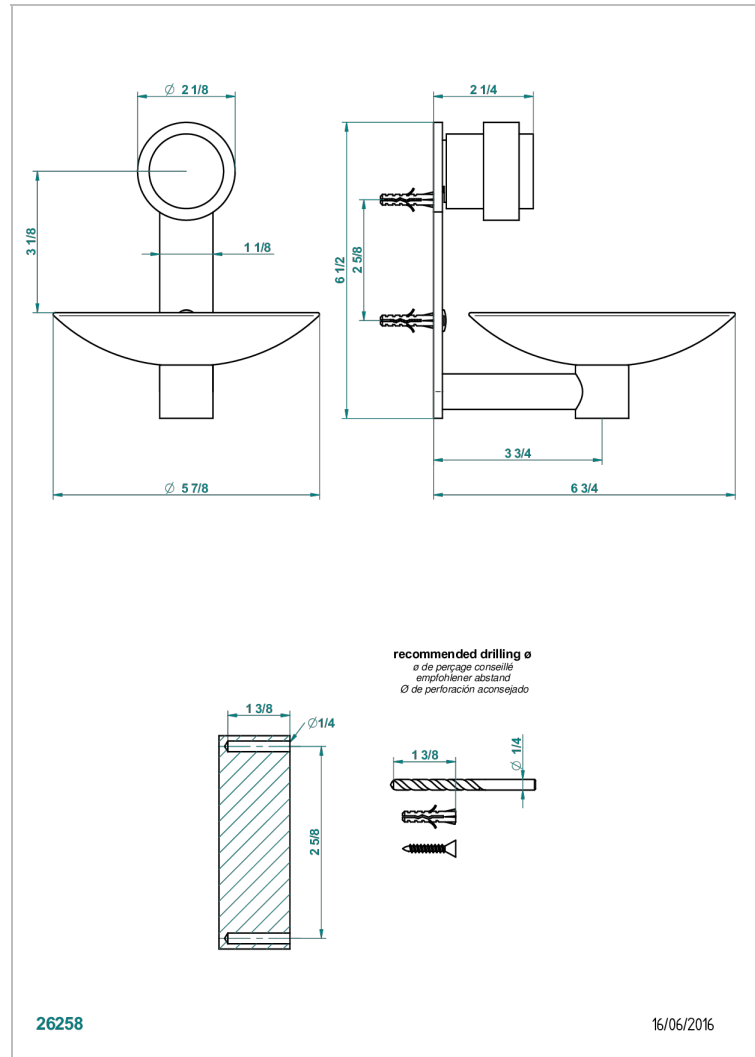

DIPLOMATE SMOOTH RINGS

U4A-546GM

Soap dish, wall mounted, 6" diameter

CHARACTERISTIC

- Diplomat Smooth rings
- Soap dish, wall mounted, 6" diameter

AVAILABLE FINITIONS

Black ceram - D30
Blush PVD - H62
Brass color PVD - H49
Brown bronze color PVD - F33
Chrome polished - A02
Chrome polished / gold polished - G02