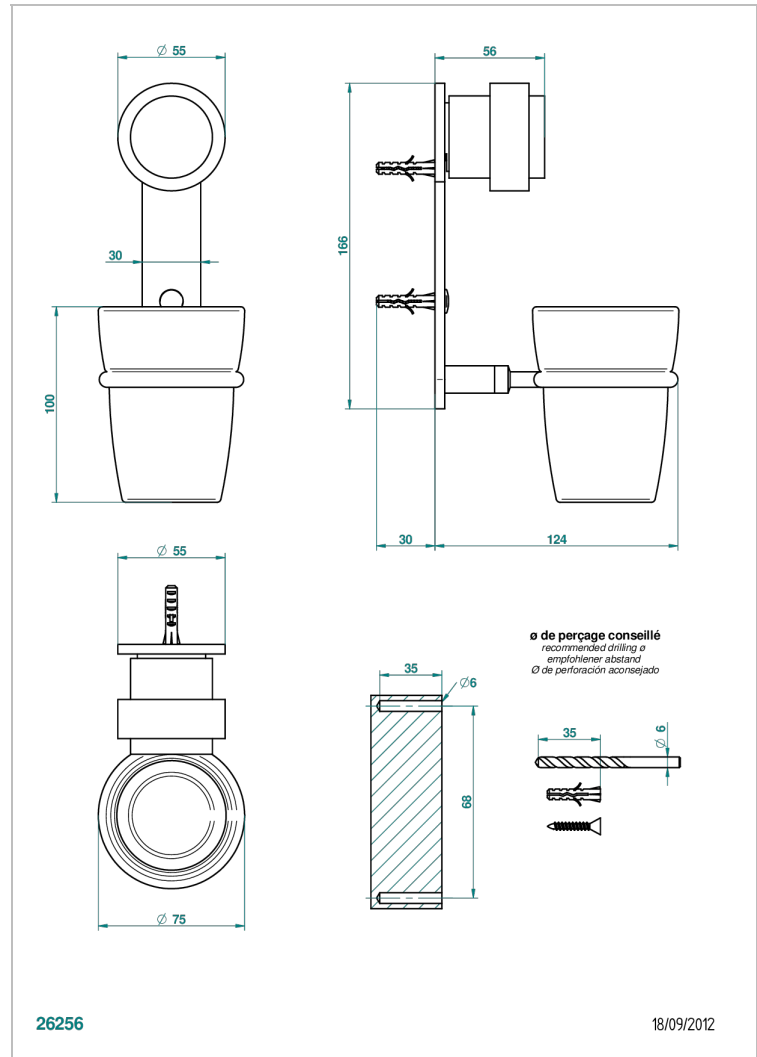

DIPLOMATE SMOOTH RINGS

U4A-536

Tumbler holder, wall mounted

CHARACTERISTIC

- Diplomat Smooth rings
- Tumbler holder, wall mounted

AVAILABLE FINITIONS

Black ceram - D30
Blush PVD - H62
Brass color PVD - H49
Brown bronze color PVD - F33
Chrome polished - A02
Chrome polished / gold polished - G02