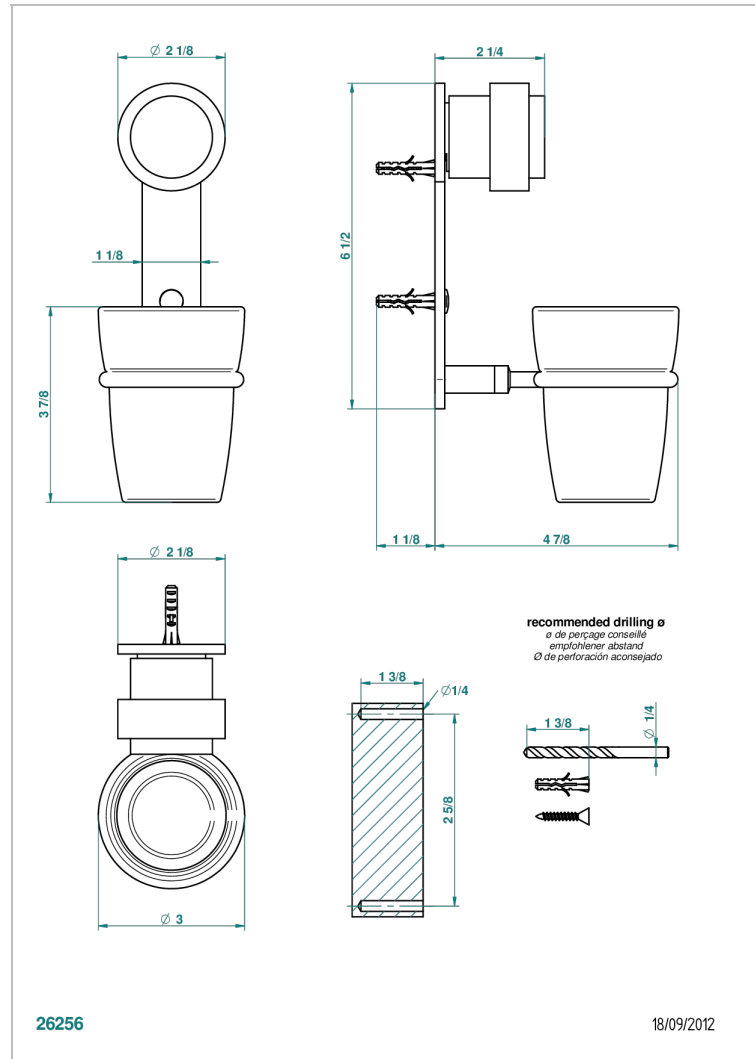

DIPLOMATE SMOOTH RINGS

U4A-536

Tumbler holder, wall mounted

CHARACTERISTIC

- Diplomat Smooth rings
- Tumbler holder, wall mounted

AVAILABLE FINITIONS

Black ceram - D30
 Blush PVD - H62
 Brass color PVD - H49
 Brown bronze color PVD - F33
 Chrome polished - A02
 Chrome polished / gold polished - G02