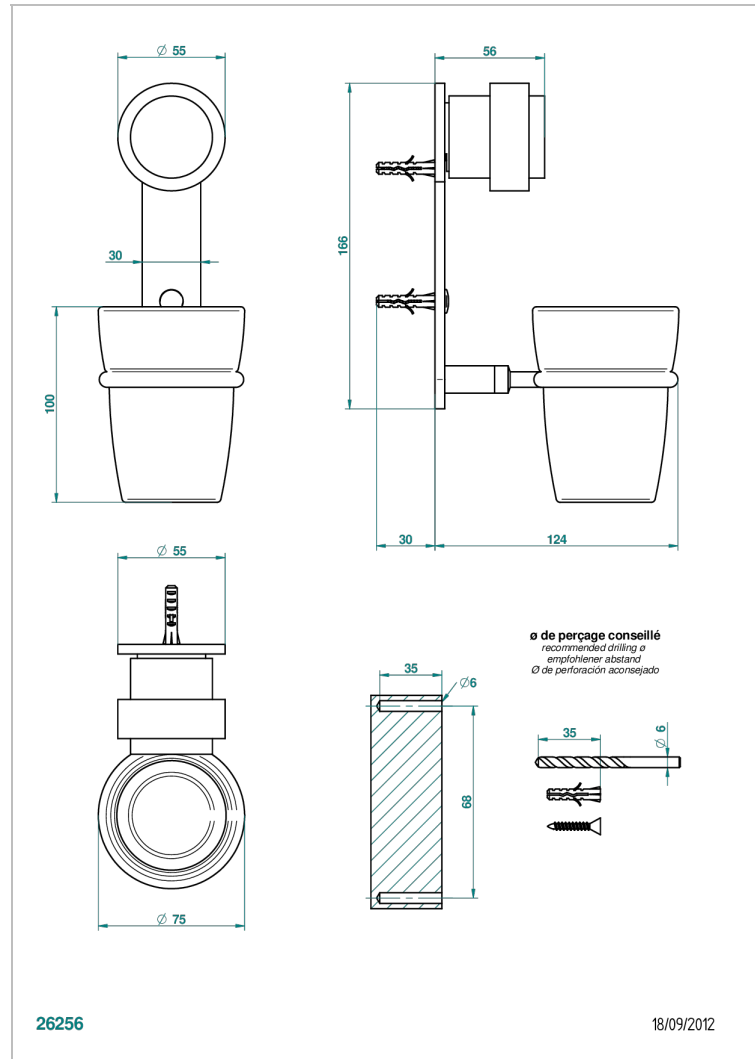

DIPLOMATE SMOOTH RINGS

U4A-536

Wall mounted glass tumbler and holder

CHARACTERISTIC

- Diplomat Smooth rings
- Wall mounted glass tumbler and holder

AVAILABLE FINITIONS

Antique nickel - H28
Black ceram - D30
Blush PVD - H62
Brass color PVD - H49
Brown bronze color PVD - F33
Gold color PVD - H52

Nickel color PVD - H55
Polished chrome (color finish) - A02
Polished chrome / Polished gold (color finish) - G02
Polished gold (color finish) - F01
Polished nickel - B01
Soft gold - F30

Soft matt gold - F31
Umber PVD - H66
Varnished matt antique red copper (color finish) - H07