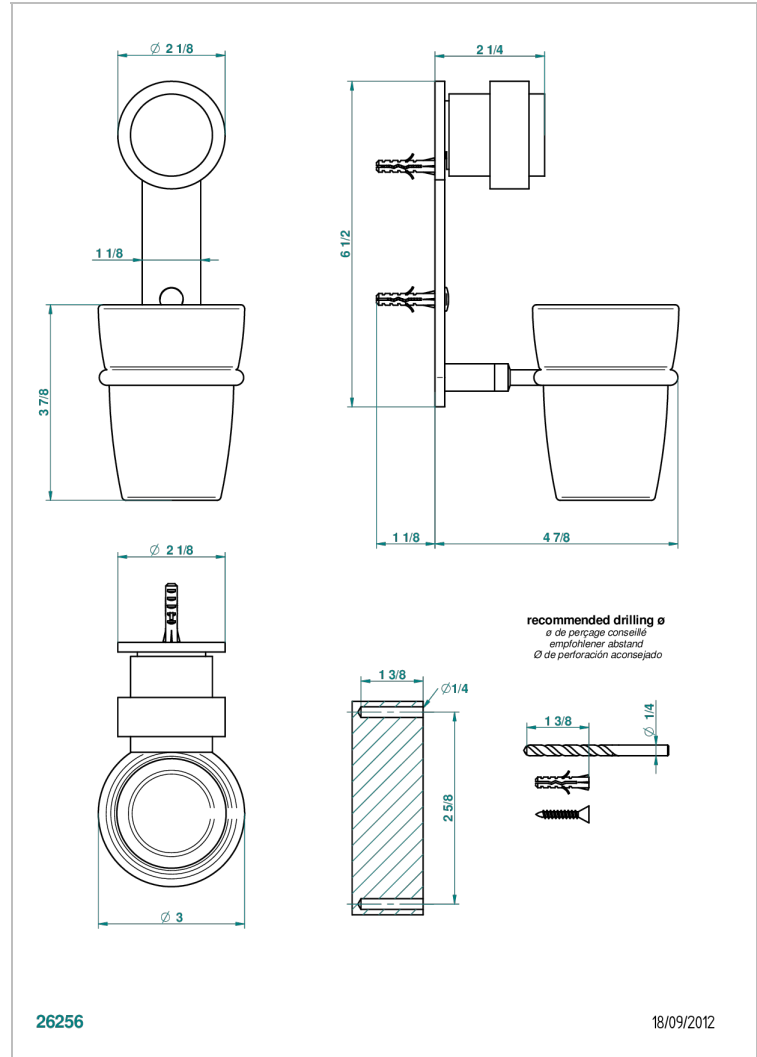

# DIPLOMATE SMOOTH RINGS

U4A-536

Wall mounted glass tumbler and holder

## CHARACTERISTIC

- Diplomat Smooth rings
- Wall mounted glass tumbler and holder