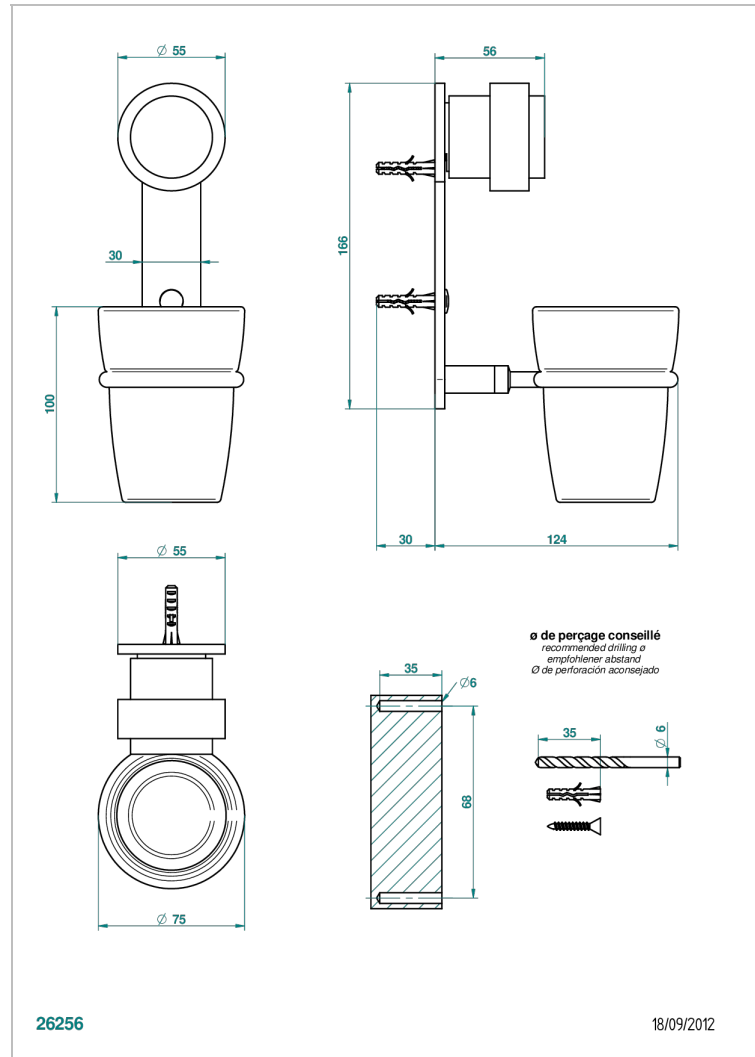

DIPLOMATE SMOOTH RINGS

U4A-536

Wall mounted glass tumbler and holder

CHARACTERISTIC

- Diplomat Smooth rings
- Wall mounted glass tumbler and holder

AVAILABLE FINITIONS

Antique nickel - H28
Black ceram - D30
Blush PVD - H62
Brass color PVD - H49
Brown bronze color PVD - F33
Gold color PVD - H52

Nickel color PVD - H55
Polished chrome (color finish) - A02
Polished chrome / Polished gold (color finish) - G02
Polished gold (color finish) - F01
Polished nickel - B01
Soft gold - F30

Soft matt gold - F31
Umber PVD - H66
Varnished matt antique red copper (color finish) - H07