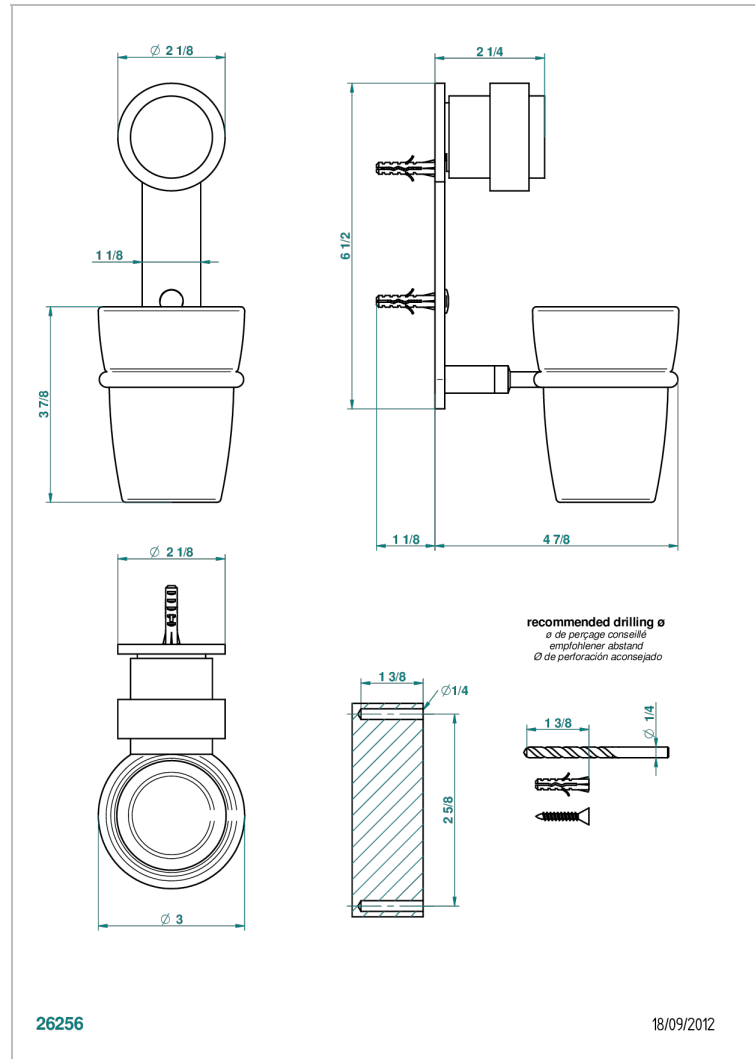

DIPLOMATE SMOOTH RINGS

U4A-536

Wall mounted glass tumbler and holder

CHARACTERISTIC

- Diplomat Smooth rings
- Wall mounted glass tumbler and holder

AVAILABLE FINITIONS

Antique nickel - H28
Black ceram - D30
Blush PVD - H62
Brass color PVD - H49
Brown bronze color PVD - F33
Gold color PVD - H52