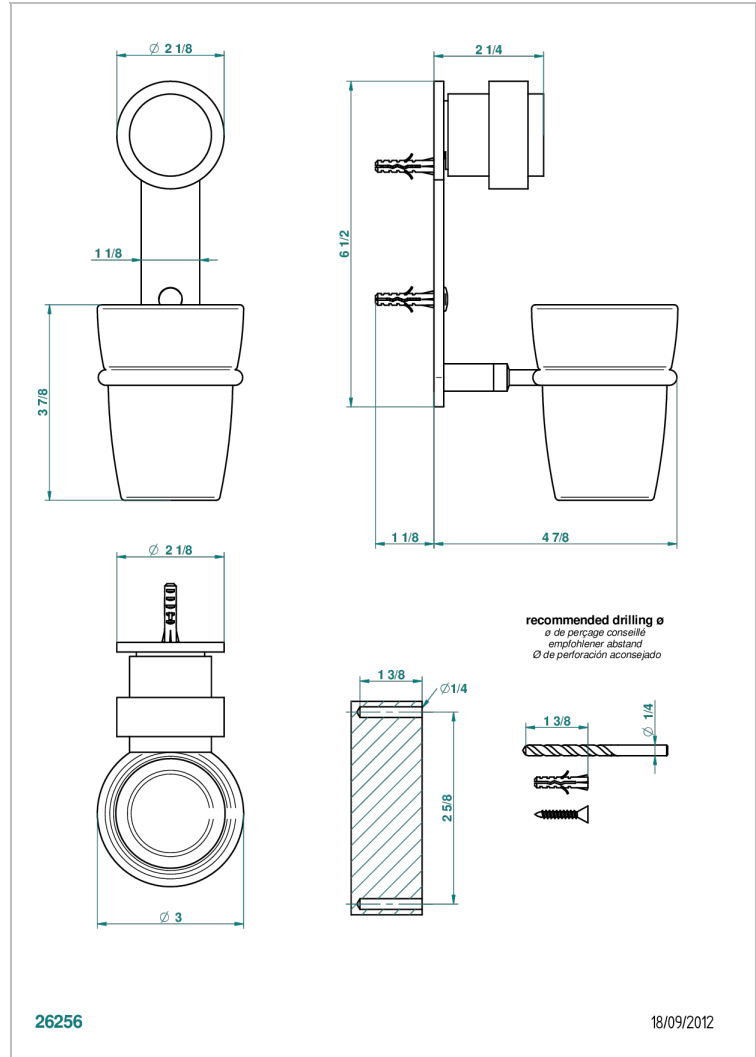

DIPLOMATE SMOOTH RINGS

U4A-536

壁挂式杯架，带杯子

THG[®]
PARIS

特色

- Diplomat Smooth rings
- 壁挂式杯架，带杯子

可选饰面

Black ceram - D30
 Blush PVD - H62
 Graphite PVD - H64
 Matt Umber PVD - H67
 Matt blush PVD - H60
 Matt graphite PVD - H65