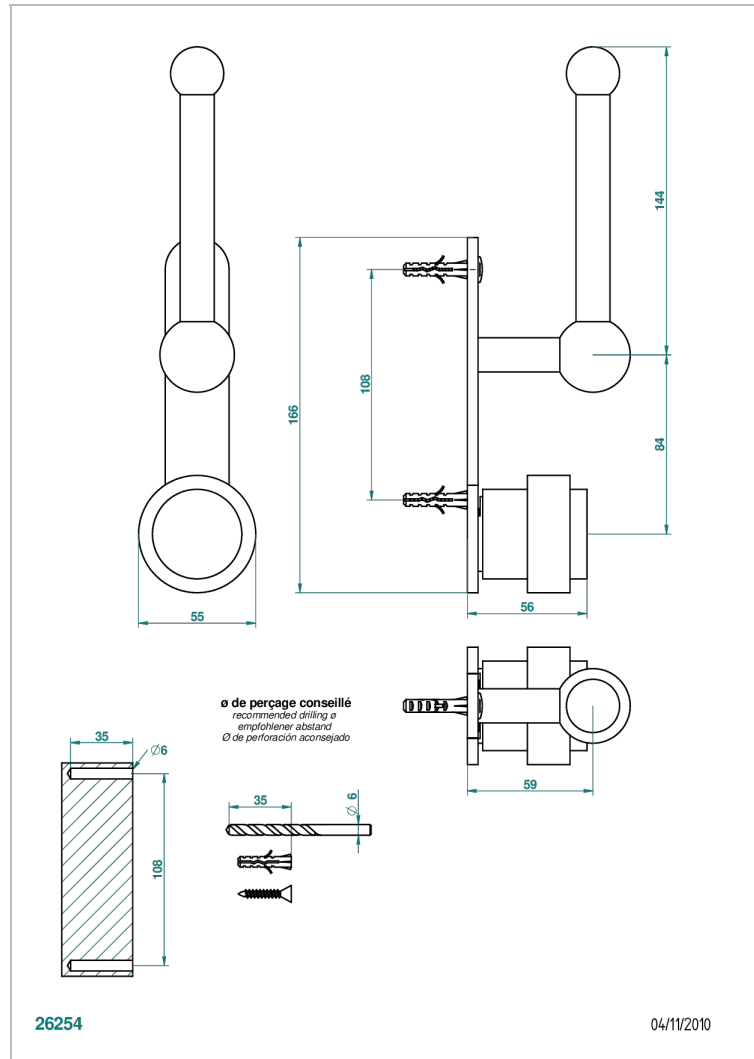

# DIPLOMATE SMOOTH RINGS

U4A-542

Reserve toilet paper holder

## CHARACTERISTIC

- Diplomat Smooth rings
- Reserve toilet paper holder