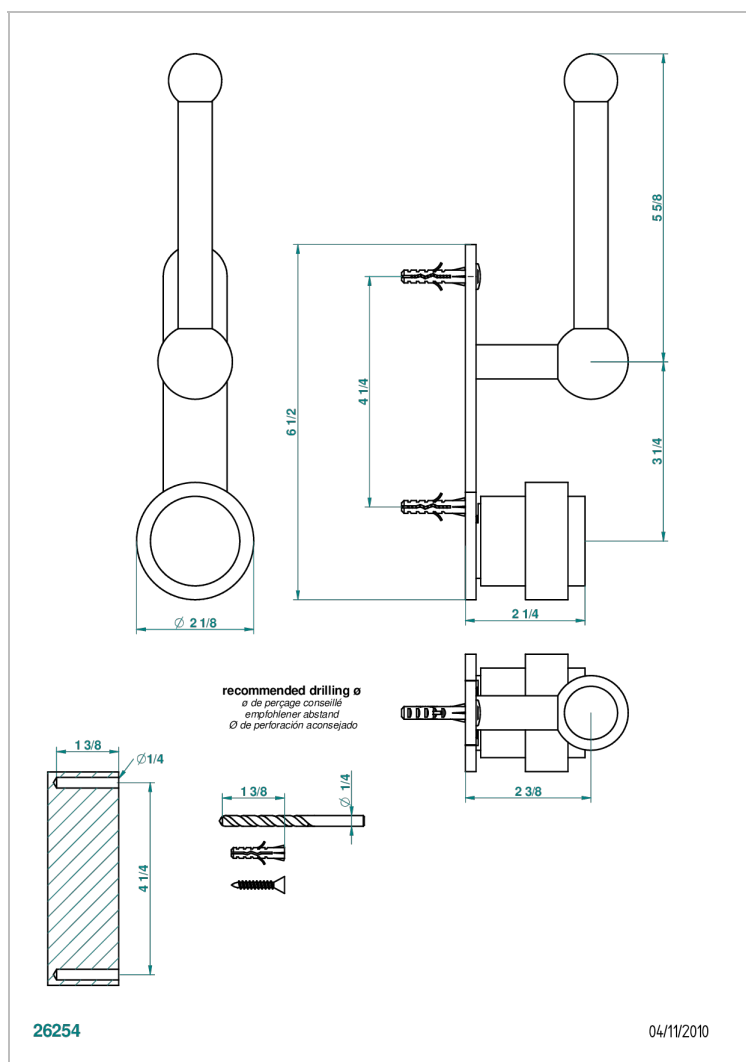

DIPLOMATE SMOOTH RINGS

U4A-542

Reserve toilet paper holder

CHARACTERISTIC

- Diplomat Smooth rings
- Reserve toilet paper holder

AVAILABLE FINITIONS

Black ceram - D30

Blush PVD - H62