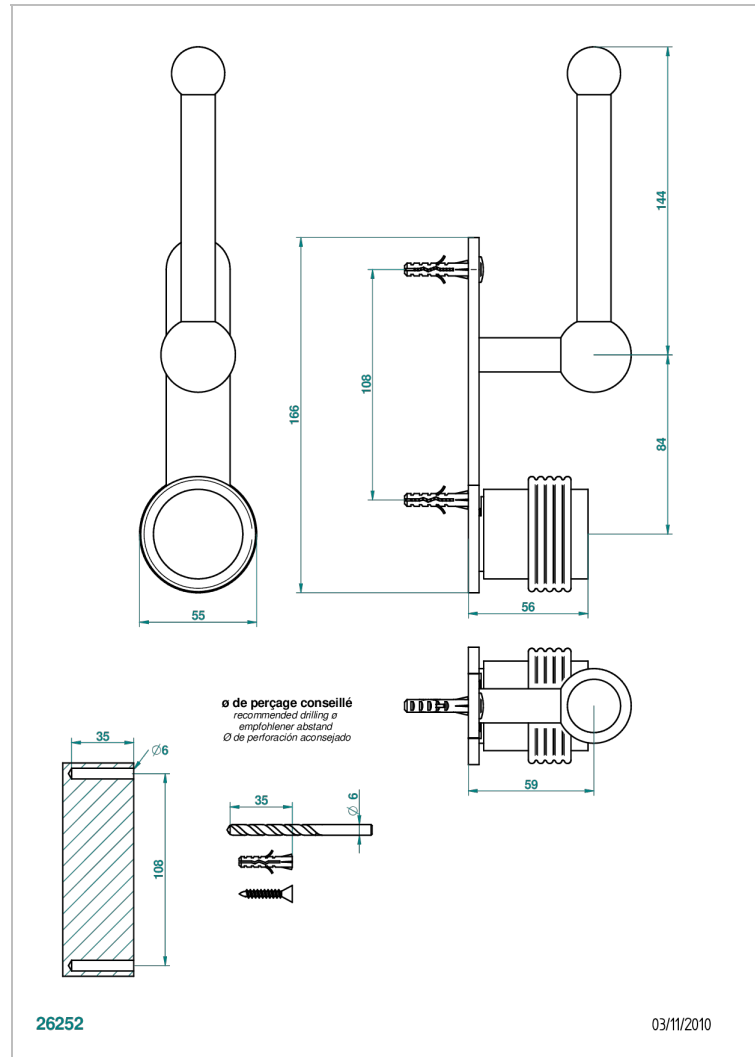

# DIPLOMATE GROOVED RINGS

U4B-542

Reserve toilet paper holder

## CHARACTERISTIC

- Diplomat Grooved rings
- Reserve toilet paper holder