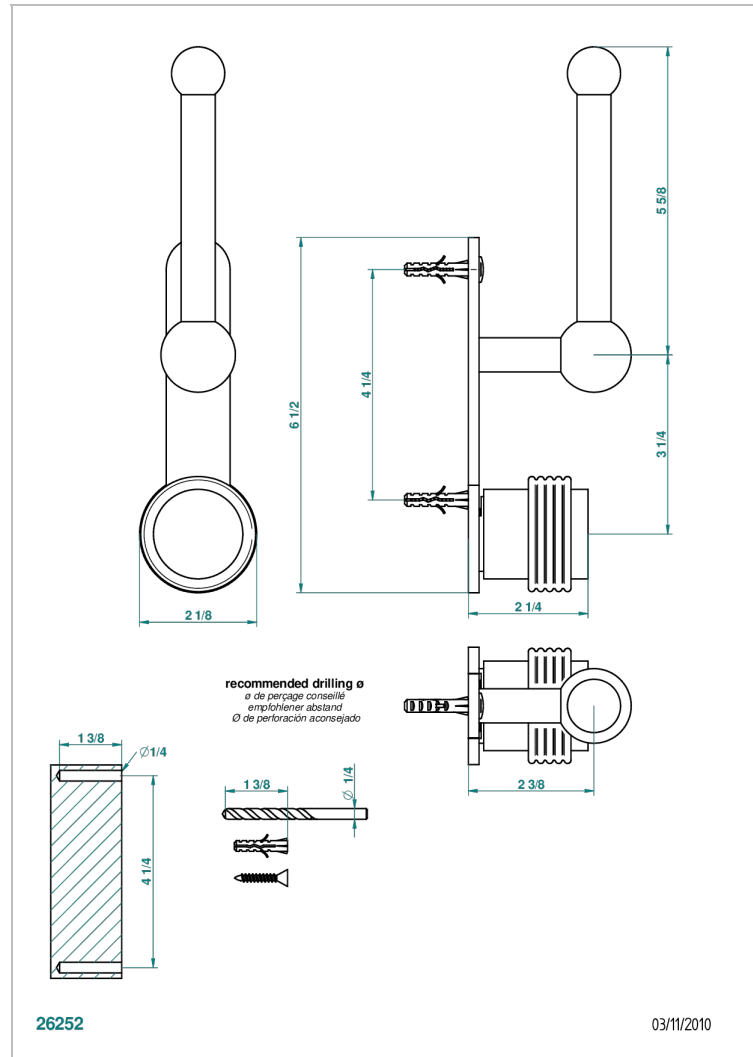

DIPLOMATE GROOVED RINGS

U4B-542

Reserve toilet paper holder

CHARACTERISTIC

- Diplomat Grooved rings
- Reserve toilet paper holder

AVAILABLE FINITIONS

Black ceram - D30
Blush PVD - H62
Brass color PVD - H49
Brown bronze color PVD - F33
Chrome polished - A02
Chrome polished / gold polished - G02