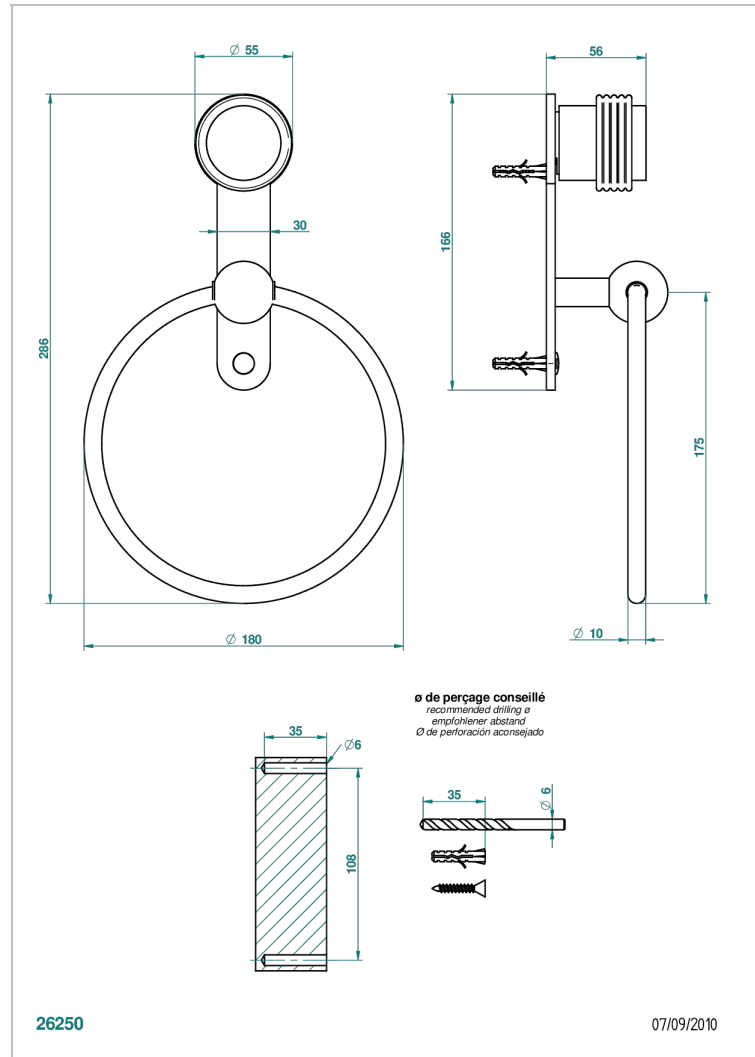

DIPLOMATE GROOVED RINGS

U4B-504N

Single towel ring

CHARACTERISTIC

- Diplamate Grooved rings
- Single towel ring

AVAILABLE FINITIONS

Antique nickel - H28
Black ceram - D30
Blush PVD - H62
Brass color PVD - H49
Brown bronze color PVD - F33
Gold color PVD - H52

Nickel color PVD - H55
Polished chrome (color finish) - A02
Polished chrome / Polished gold (color finish) - G02
Polished gold (color finish) - F01
Polished nickel - B01
Soft gold - F30

Soft matt gold - F31
Umber PVD - H66
Varnished matt antique red copper (color finish) - H07