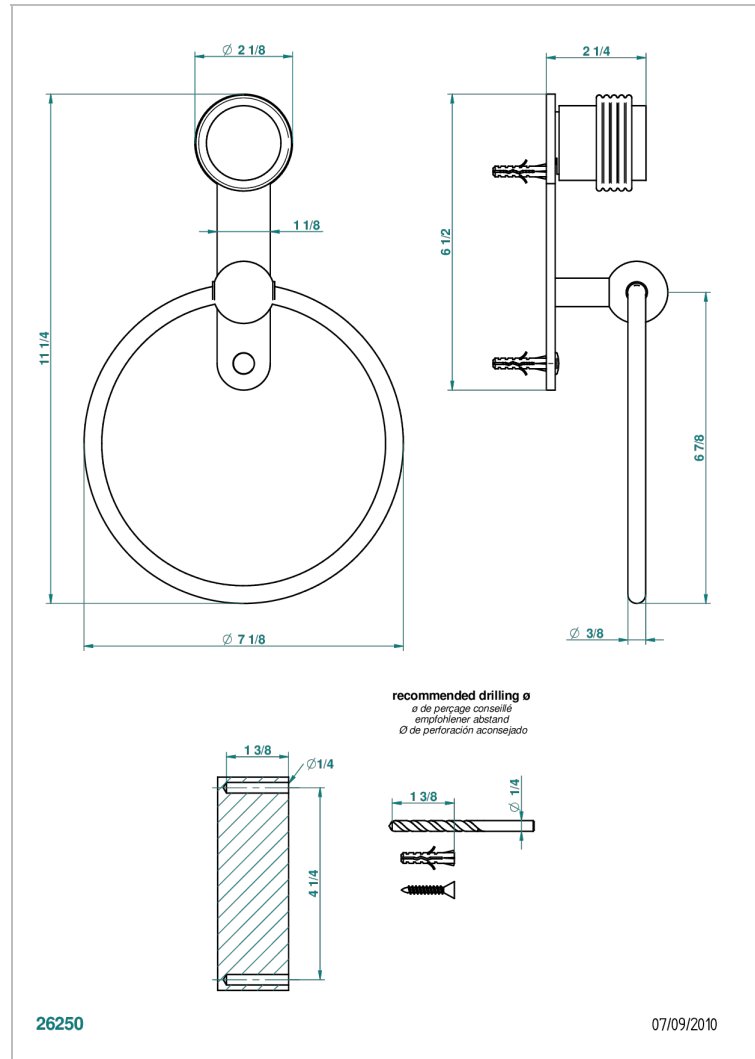

DIPLOMATE GROOVED RINGS

U4B-504N

Single towel ring

CHARACTERISTIC

- Diplamate Grooved rings
- Single towel ring

AVAILABLE FINITIONS

Antique nickel - H28
 Black ceram - D30
 Blush PVD - H62
 Brass color PVD - H49
 Brown bronze color PVD - F33
 Gold color PVD - H52

Nickel color PVD - H55
 Polished chrome (color finish) - A02
 Polished chrome / Polished gold (color finish) - G02
 Polished gold (color finish) - F01
 Polished nickel - B01
 Soft gold - F30

Soft matt gold - F31
 Umber PVD - H66
 Varnished matt antique red copper (color finish) - H07