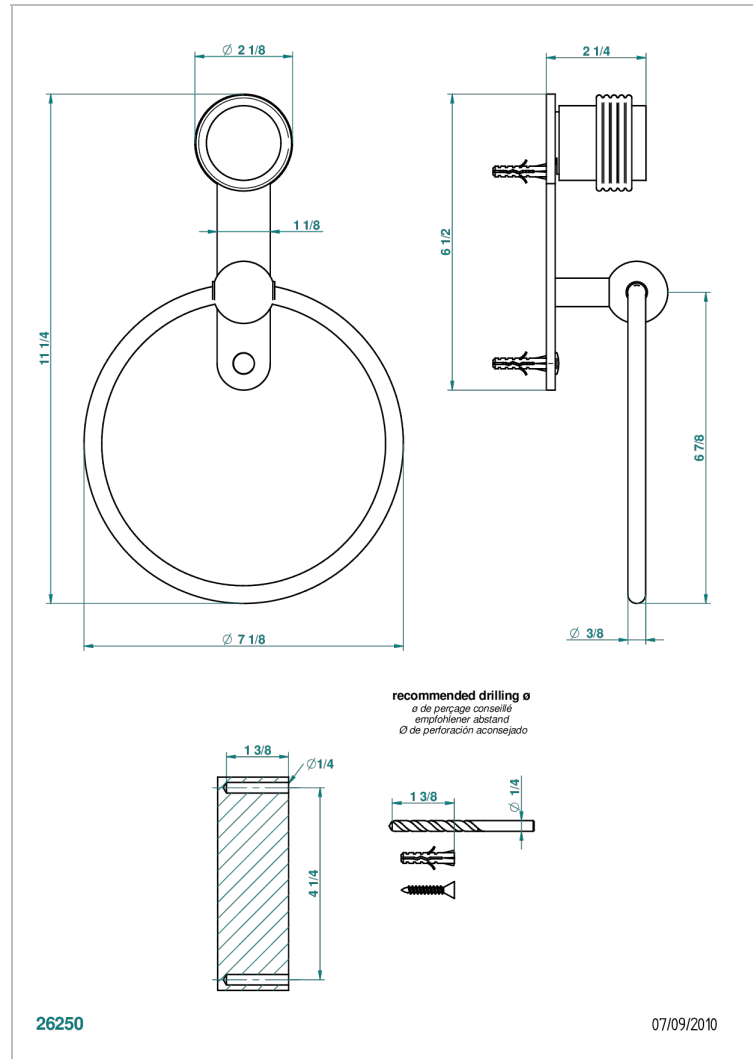

DIPLOMATE GROOVED RINGS

U4B-504N

Single towel ring

CHARACTERISTIC

- Diplamate Grooved rings
- Single towel ring

AVAILABLE FINITIONS

Antique nickel - H28
 Black ceram - D30
 Blush PVD - H62
 Brass color PVD - H49
 Brown bronze color PVD - F33
 Gold color PVD - H52

Nickel color PVD - H55
 Polished chrome (color finish) - A02
 Polished chrome / Polished gold (color finish) - G02
 Polished gold (color finish) - F01
 Polished nickel - B01
 Soft gold - F30

Soft matt gold - F31
 Umber PVD - H66
 Varnished matt antique red copper (color finish) - H07