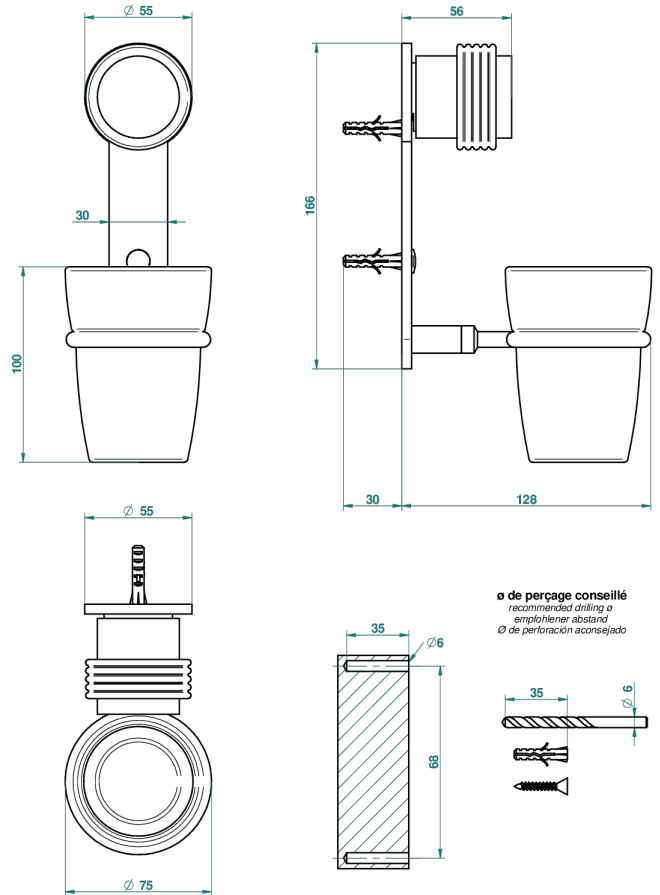

DIPLOMATE GROOVED RINGS

U4B-536

Tumbler holder, wall mounted

THG[®]
PARIS

26249

09/01/2018

CHARACTERISTIC

- Diplomat Grooved rings
- Tumbler holder, wall mounted