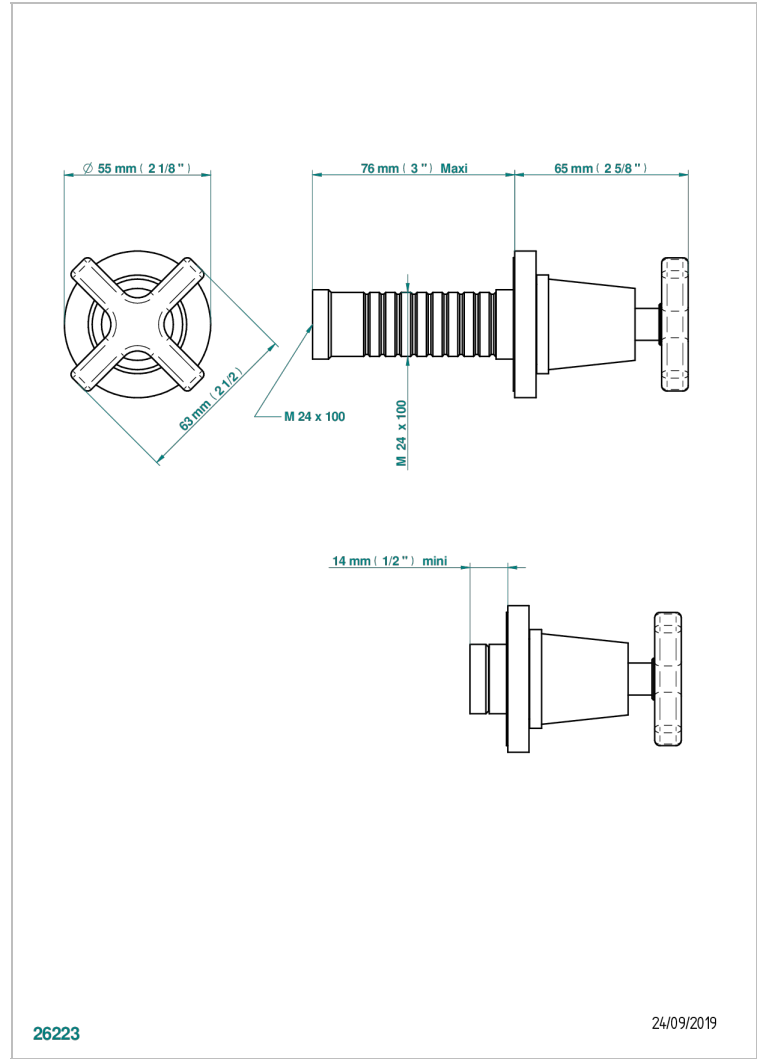

wall valve trim only for valve item code 30 and 32 or diverter 50/4/VM. No writing

CHARACTERISTIC

- Spirit
- wall valve trim only for valve item code 30 and 32 or diverter 50/4/VM. No writing

RELATED SKU'S

- Ref. G00-30/CA/W Wall mounted 1/2" valve body with ceramic head 1/4 turn left - WRAS approved
- Ref. G00-32/CA/W Wall mounted 3/4" valve body with ceramic head, 1/4 turn left - WRAS approved

AVAILABLE FINITIONS