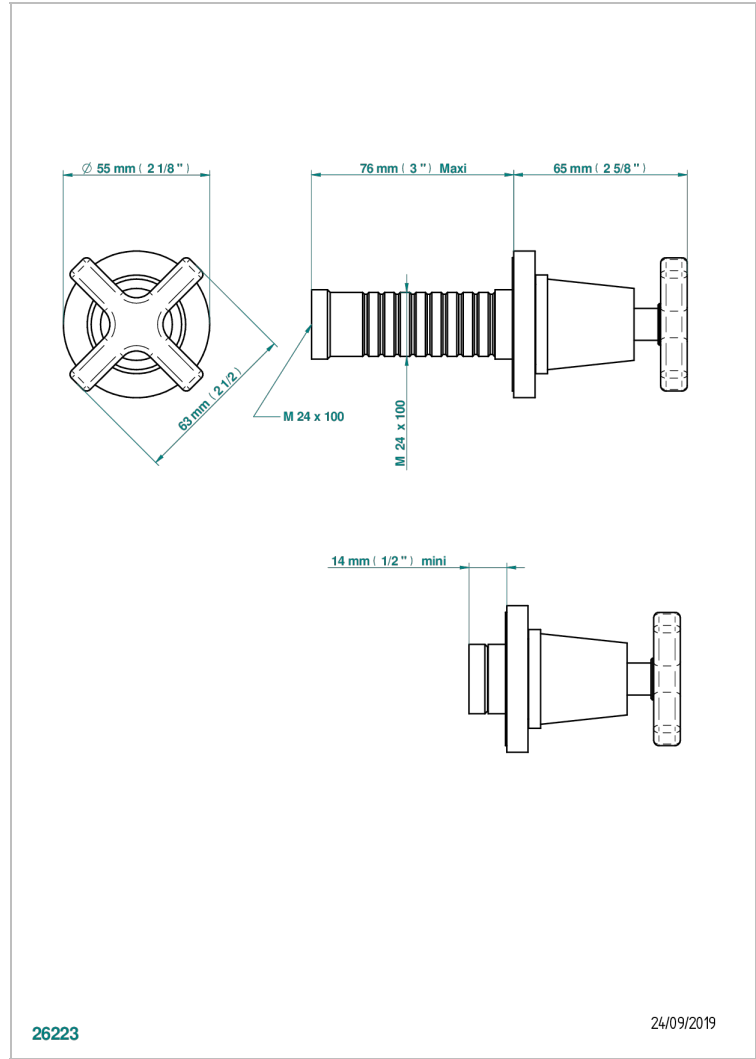

wall valve trim only for valve item code 30 and 32 or diverter 50/4/VM. No writing

26223

24/09/2019

### CHARACTERISTIC

- Spirit
- wall valve trim only for valve item code 30 and 32 or diverter 50/4/VM. No writing

### RELATED SKU'S

- Ref. G00-30/CA Wall mounted 1/2" valve body with ceramic head, 1/4 turn left - no trim
- Ref. G00-32/CA Wall mounted 3/4" valve with ceramic head, 1/4 turn left - no trim