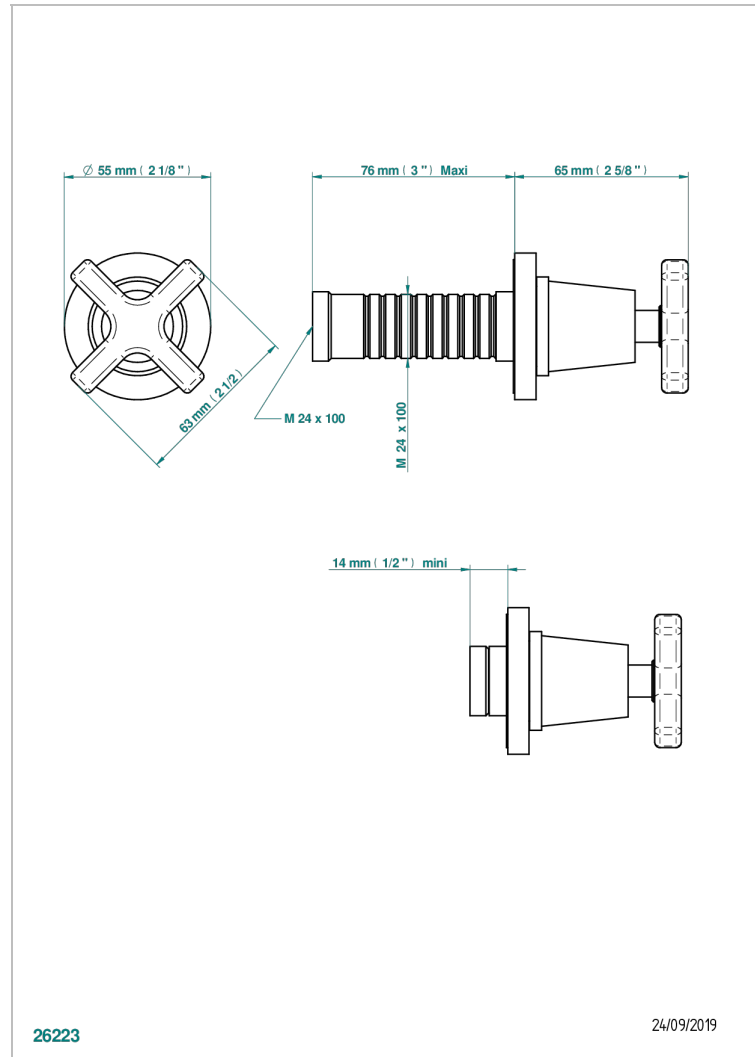

wall valve trim only for valve item code 30 and 32 or diverter 50/4/VM. No writing

### CHARACTERISTIC

- Spirit
- wall valve trim only for valve item code 30 and 32 or diverter 50/4/VM. No writing

### RELATED SKU'S

- Ref. G00-30/CA Wall mounted 1/2" valve body with ceramic head, 1/4 turn left - no trim
- Ref. G00-32/CA Wall mounted 3/4" valve with ceramic head, 1/4 turn left - no trim