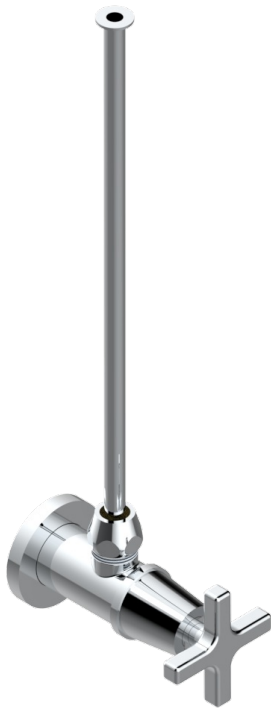

# SPIRIT

G69-181/S

1/2" stylised adjustable stop cock with 30 cm tube

26220

27/08/2008

## CHARACTERISTIC

- Spirit
- 1/2" stylised adjustable stop cock with 30 cm tube

## AVAILABLE FINITIONS

Antique nickel - H28  
Black ceram - D30  
Blush PVD - H62  
Brass color PVD - H49  
Brown bronze color PVD - F33  
Gold color PVD - H52

Graphite PVD - H64  
Lacquered light bronze - D01  
Matt Umber PVD - H67  
Matt blush PVD - H60  
Matt brass color PVD - H50  
Matt brown bronze color PVD - F34

Matt chrome - C02  
Matt gold - F07  
Matt gold color PVD - H53  
Matt graphite PVD - H65  
Matt nickel (color finish) - C01  
Matt nickel color PVD - H56

Natural smoked Brass - A13  
Nickel color PVD - H55  
Polished chrome (color finish) - A02  
Polished chrome / Polished gold (color finish) - G02  
Polished gold (color finish) - F01  
Polished nickel - B01