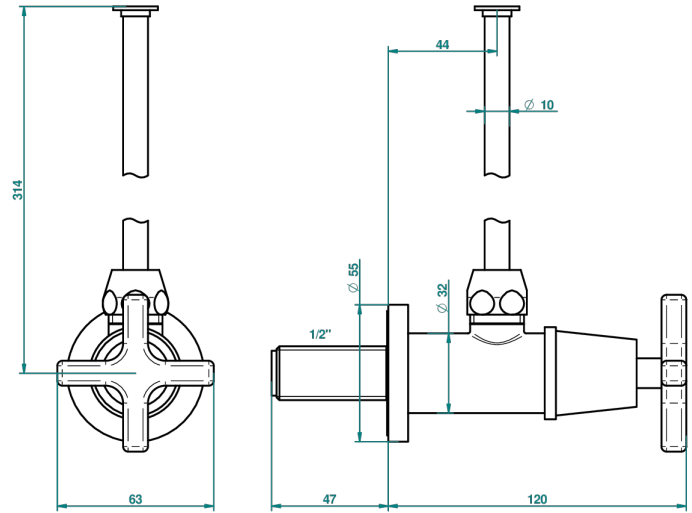

SPIRIT

G69-181/S

1/2" stylised adjustable stop cock with 30 cm tube

26220

27/08/2008

CHARACTERISTIC

- Spirit
- 1/2" stylised adjustable stop cock with 30 cm tube

AVAILABLE FINITIONS