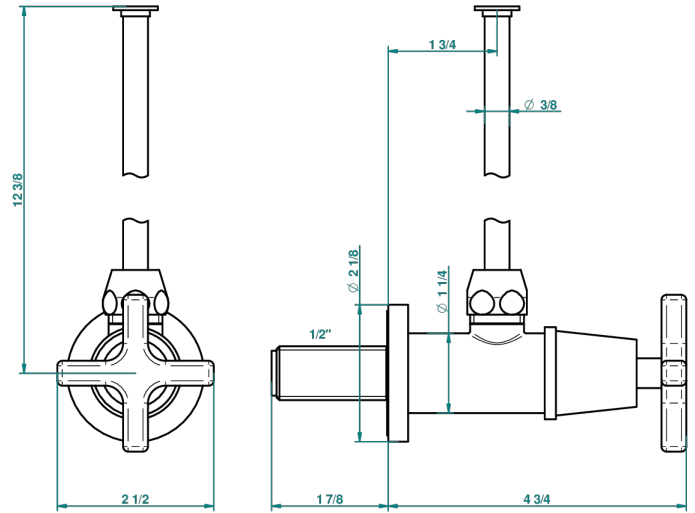

# SPIRIT

G69-181/S

1/2" stylised adjustable stop cock with 30 cm tube

26220

27/08/2008

## CHARACTERISTIC

- Spirit
- 1/2" stylised adjustable stop cock with 30 cm tube