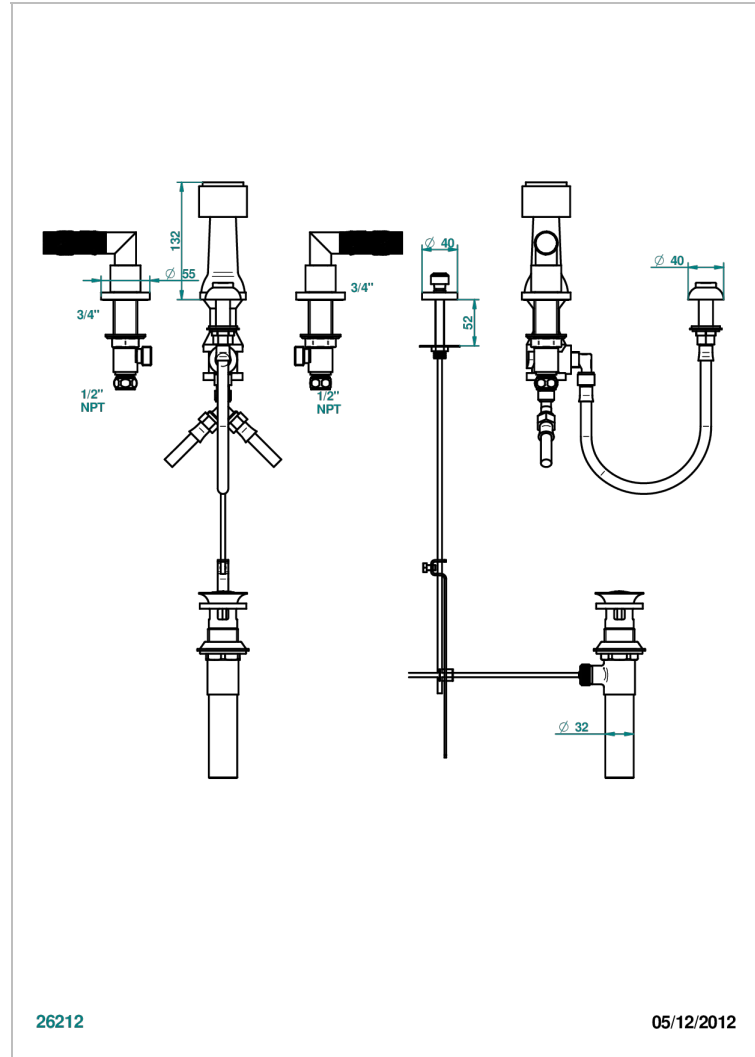

# BAMBOU CLEAR CRYSTAL

A35-207KA

THG<sup>®</sup>  
PARIS

Deck mounted 3-hole bidet with vertical spray, vacuum breaker and drain