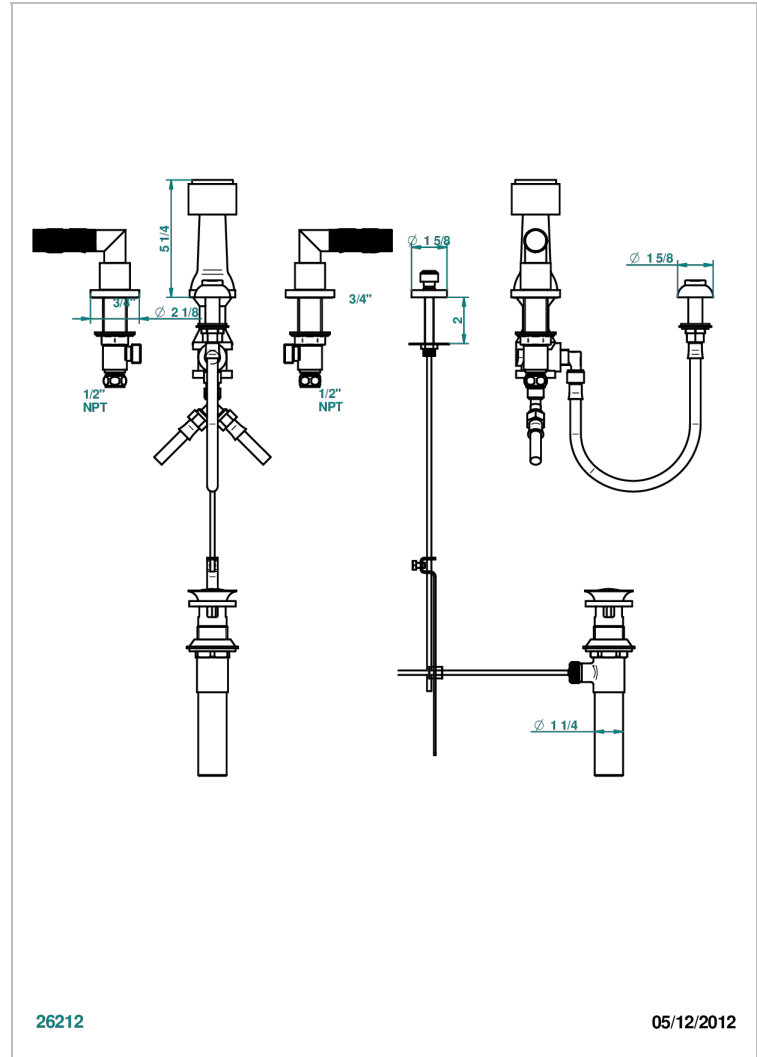

BAMBOU CLEAR CRYSTAL

A35-207KA

Deck mounted 3-hole bidet with vertical spray, vacuum breaker and drain

26212

05/12/2012

CHARACTERISTIC

- ASME : ASME A112.18.1-2011/CSA B125.1-11

STANDARDS