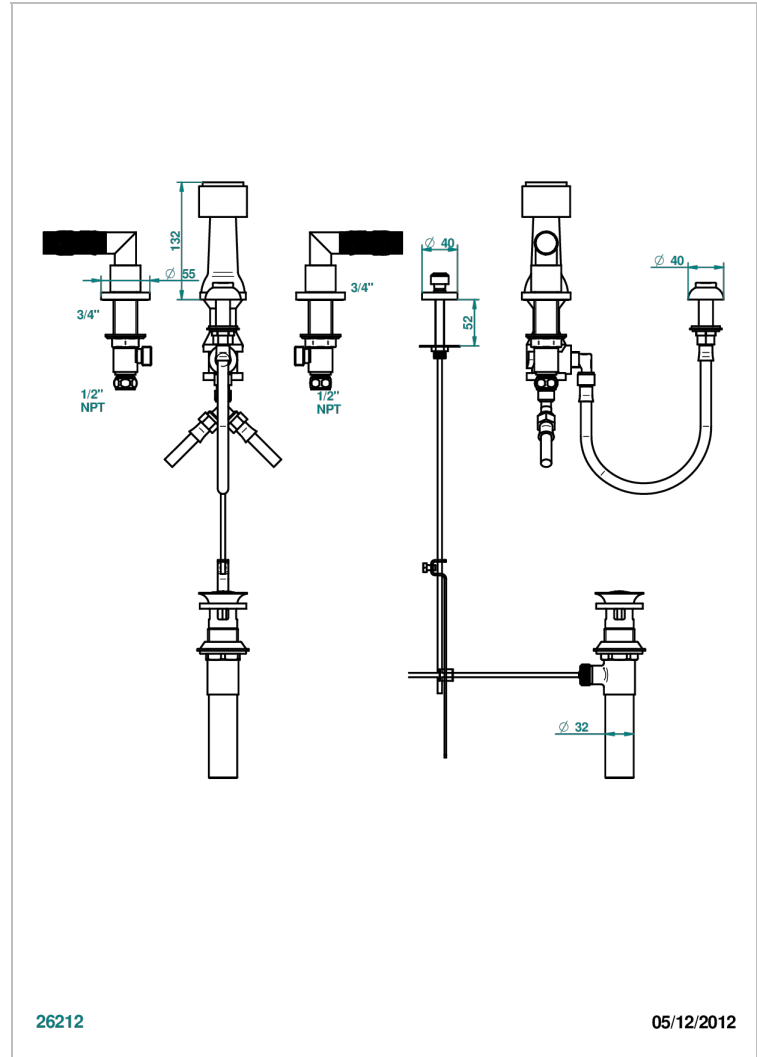

BAMBOU CLEAR CRYSTAL

A35-207KA

THG[®]
PARIS

Bidet Faucet with vertical spray, drain and vacuum breaker, for bidet Kohler

CHARACTERISTIC

- ASME : ASME A112.18.1-2011/CSA B125.1-11

STANDARDS

AVAILABLE FINITIONS