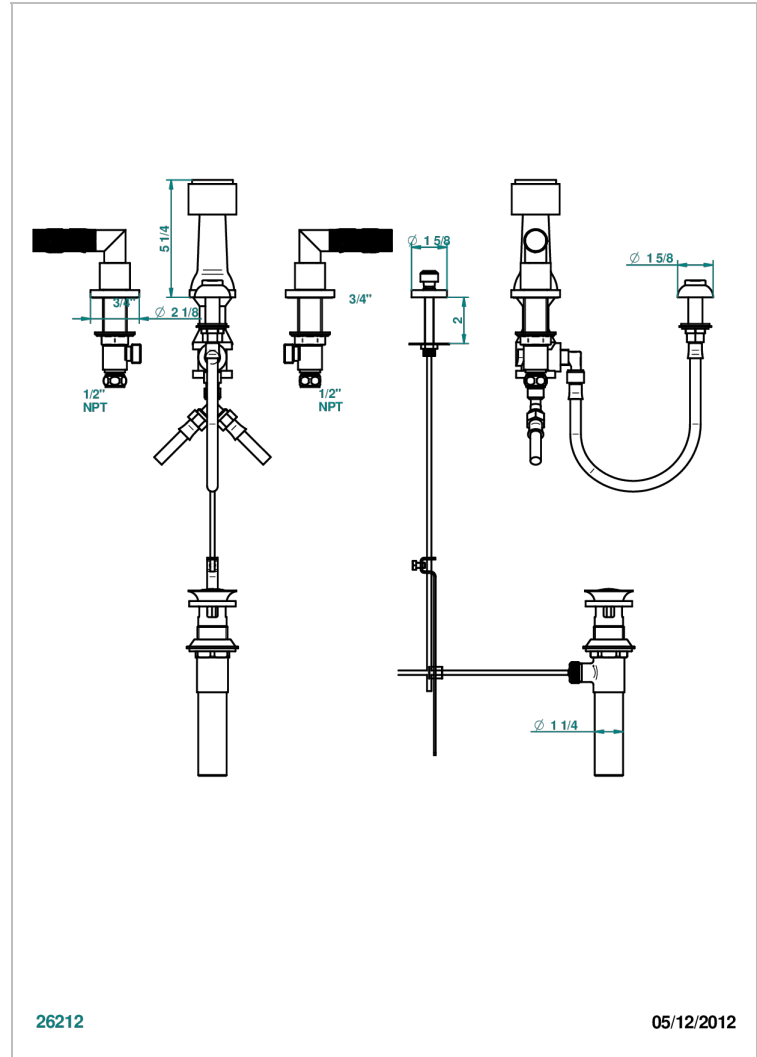

BAMBOU CLEAR CRYSTAL

A35-207KA

THG
PARIS

Bidet Faucet with vertical spray, drain and vacuum breaker, for bidet Kohler

CHARACTERISTIC

- ASME : ASME A112.18.1-2011/CSA B125.1-11

STANDARDS

AVAILABLE FINITIONS