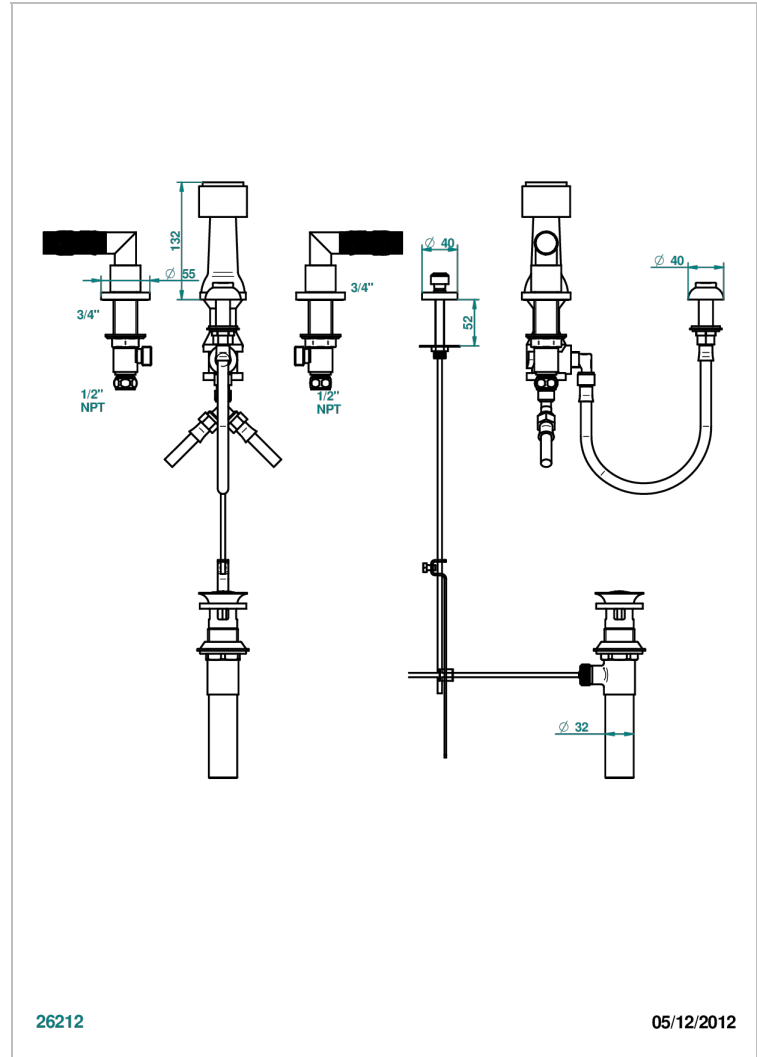

# BAMBOU CLEAR CRYSTAL

A35-207KA

Bidet Faucet with vertical spray, drain and vacuum breaker, for bidet Kohler