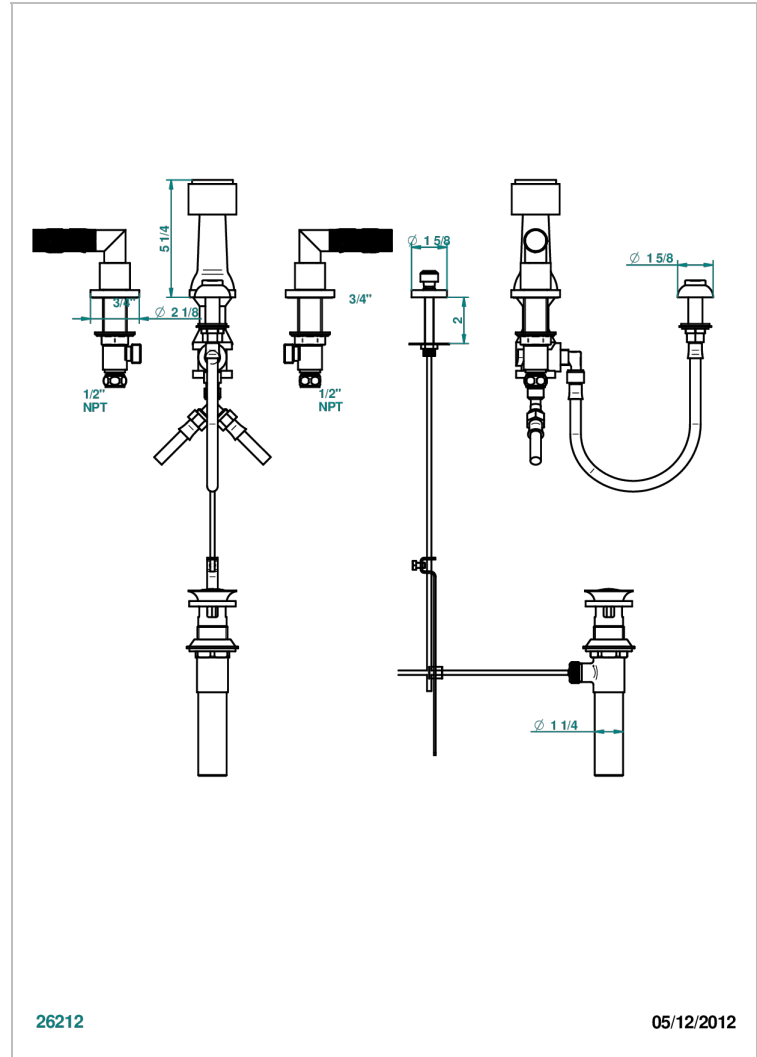

BAMBOU CLEAR CRYSTAL

A35-207KA

Bidet Faucet with vertical spray, drain and vacuum breaker, for bidet Kohler

CHARACTERISTIC

- ASME : ASME A112.18.1-2011/CSA B125.1-11

STANDARDS

AVAILABLE FINITIONS

Antique nickel - H28
Black ceram - D30
Blush PVD - H62
Brass color PVD - H49
Brown bronze color PVD - F33
Gold color PVD - H52

Nickel color PVD - H55
Polished chrome (color finish) - A02
Polished chrome / Polished gold (color finish) - G02
Polished gold (color finish) - F01
Polished nickel - B01
Soft gold - F30

Soft matt gold - F31
Umber PVD - H66
Varnished matt antique red copper (color finish) - H07