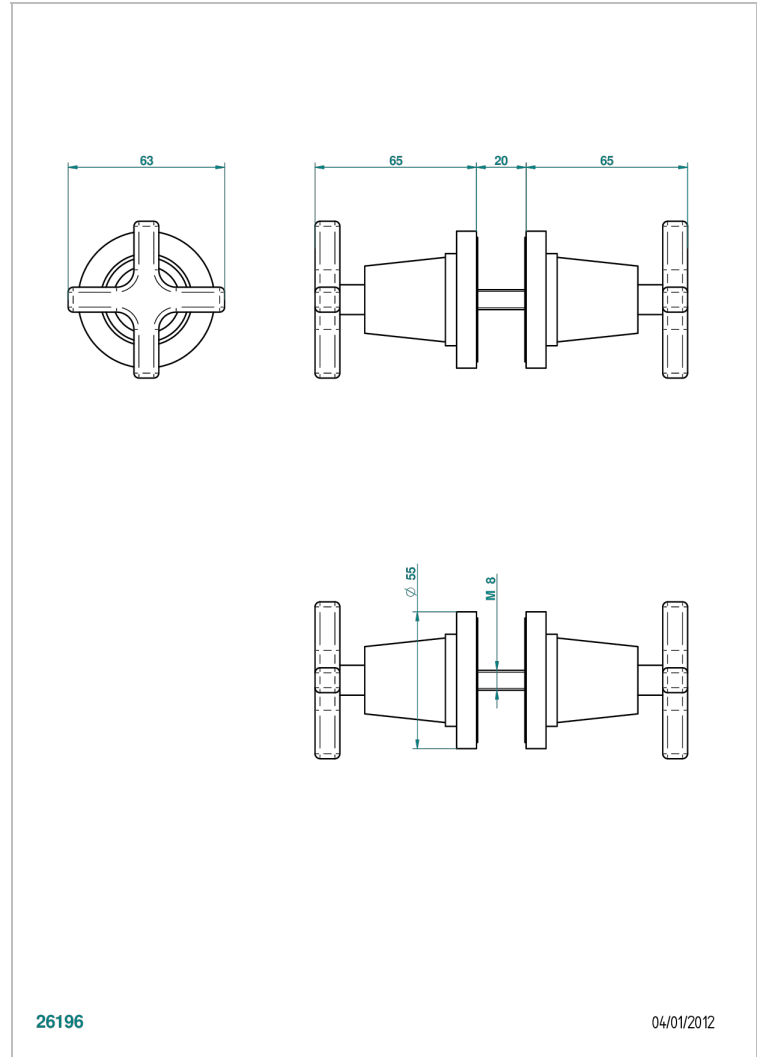

SPIRIT

G69-638V

Pair of large door knobs

CHARACTERISTIC

- Spirit
- Pair of large door knobs

AVAILABLE FINITIONS

Antique nickel - H28
Black ceram - D30
Blush PVD - H62
Brass color PVD - H49
Brown bronze color PVD - F33
Gold color PVD - H52