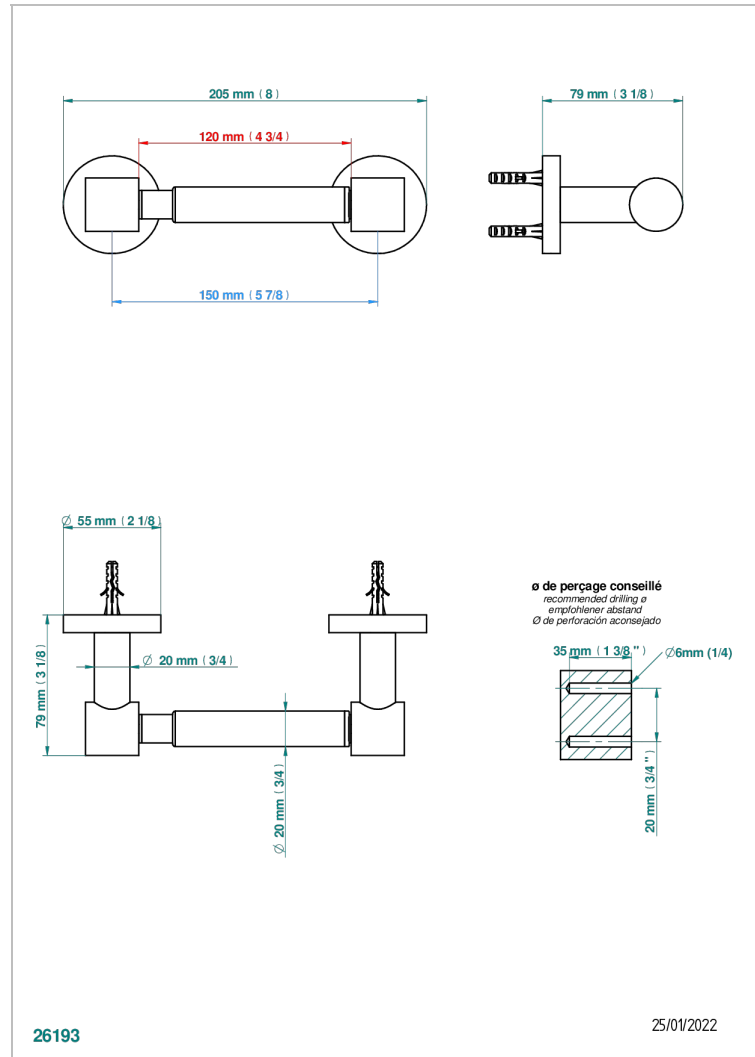

# SPIRIT WITH LEVER

G58-543M

Paper roll holder

## CHARACTERISTIC

- Spirit with lever
- Paper roll holder