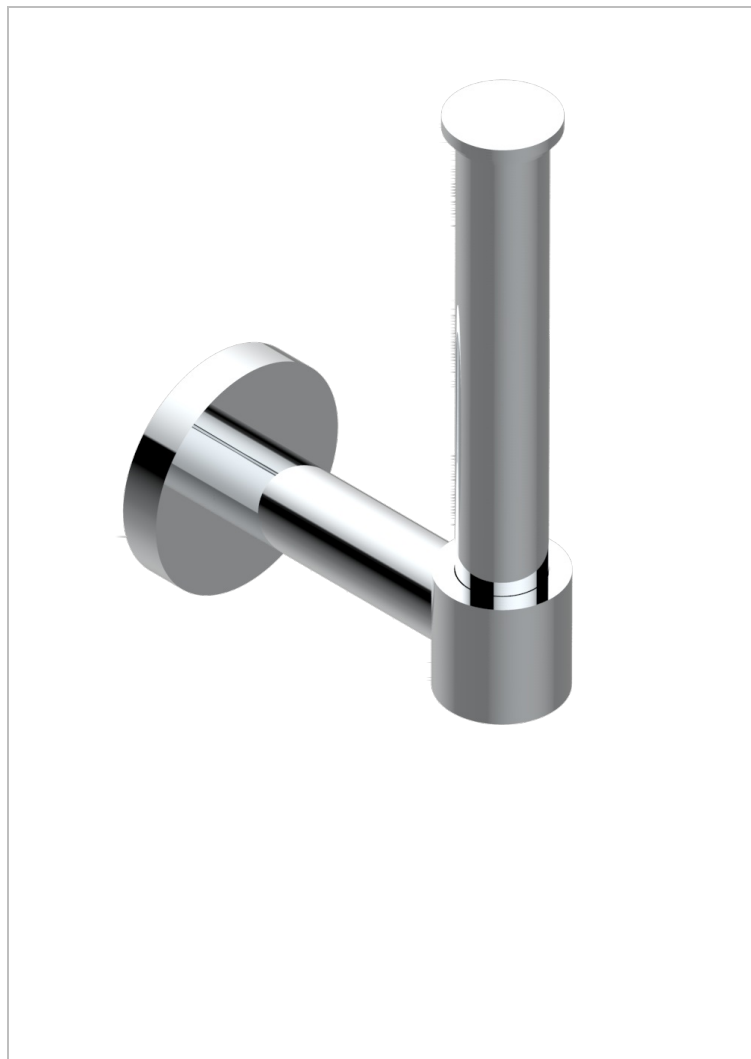

# SYSTEM SMOOTH METAL

G9A-542

Reserve toilet paper holder

THG<sup>®</sup>  
PARIS

## CHARACTERISTIC

- System Smooth Metal
- Reserve toilet paper holder

## AVAILABLE FINITIONS

Black ceram - D30  
Blush PVD - H62  
Brass color PVD - H49  
Brown bronze color PVD - F33  
Chrome polished - A02  
Copper antique matt, coated - H07

Gold color PVD - H52  
Gold mat - F07  
Gold polished - F01  
Graphite PVD - H64  
Light coated bronze - D01  
Matt Umber PVD - H67

Matt blush PVD - H60  
Matt brass color PVD - H50  
Matt brown bronze color PVD - F34  
Matt chrome (American satin) - C02  
Matt gold color PVD - H53  
Matt graphite PVD - H65

Matt nickel (American satin) - C01  
Matt nickel color PVD - H56  
Nickel antique / Sovereign - H28  
Nickel color PVD - H55  
Nickel polished - B01  
Polished chrome with gold inlay - GA1