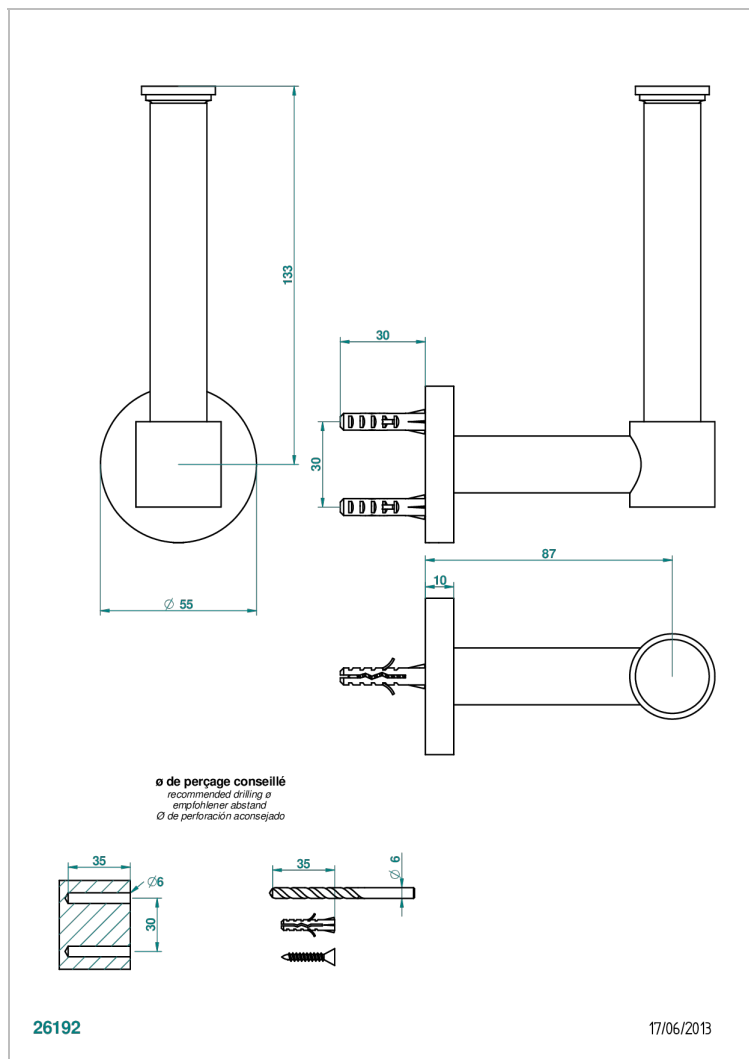

# SYSTEM SMOOTH METAL

G9A-542

Reserve toilet paper holder

THG<sup>®</sup>  
PARIS

## CHARACTERISTIC

- System Smooth Metal
- Reserve toilet paper holder