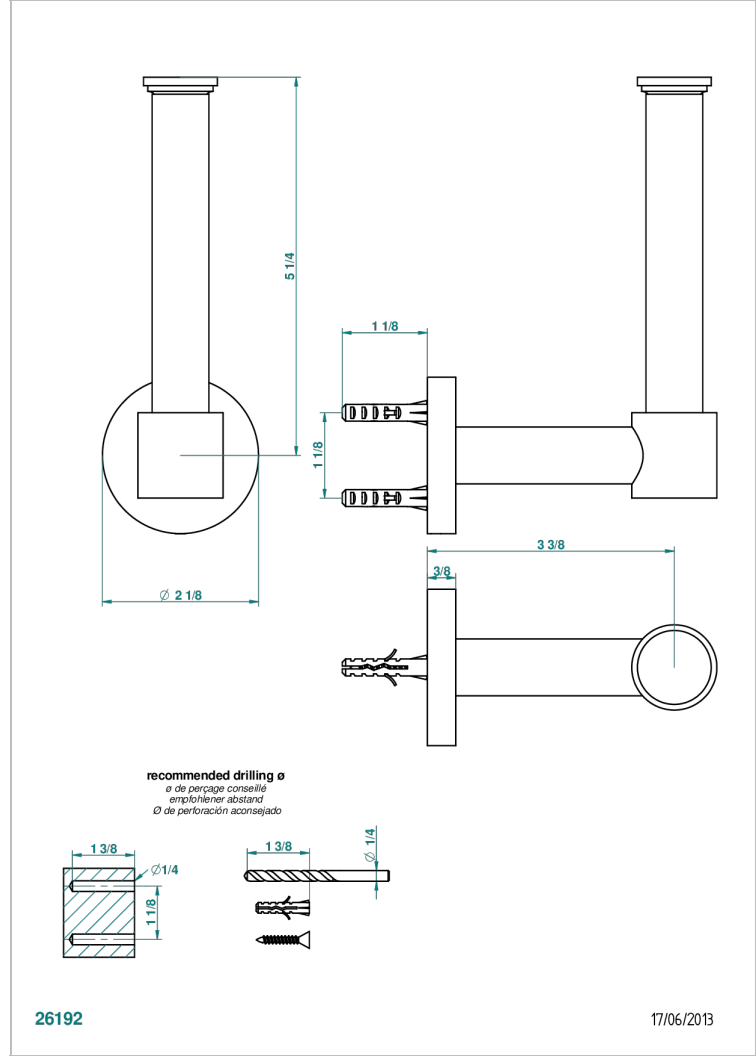

SYSTEM SMOOTH METAL

G9A-542

Reserve toilet paper holder

CHARACTERISTIC

- System Smooth Metal
- Reserve toilet paper holder

AVAILABLE FINITIONS

Black ceram - D30
Blush PVD - H62
Brass color PVD - H49
Brown bronze color PVD - F33
Chrome polished - A02
Copper antique matt, coated - H07

Matt nickel (American satin) - C01
Matt nickel color PVD - H56
Nickel antique / Sovereign - H28
Nickel color PVD - H55
Nickel polished - B01
Polished chrome with gold inlay - GA1

Soft gold - F30
Soft matt gold - F31
Umber PVD - H66