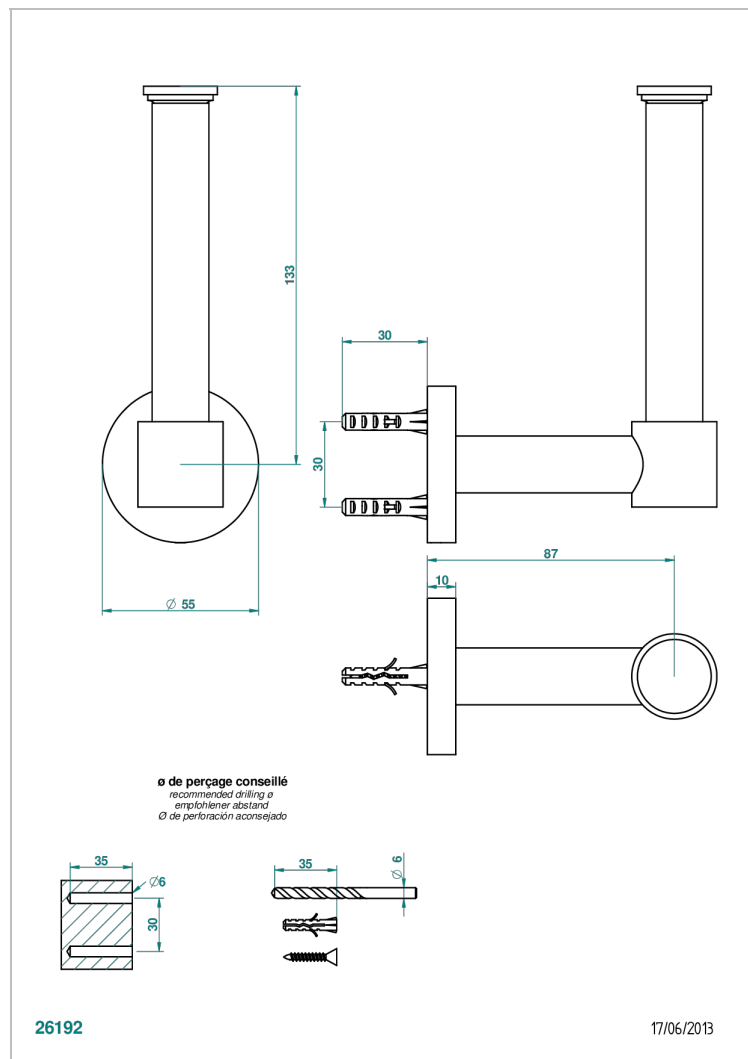

BONDI WITH LEVER HANDLES

G7G-542

Reserve toilet paper holder

CHARACTERISTIC

- Bondi with lever handles
- Reserve toilet paper holder

AVAILABLE FINITIONS

Black ceram - D30
Blush PVD - H62
Brass color PVD - H49
Brown bronze color PVD - F33
Chrome polished - A02
Chrome polished / gold polished - G02