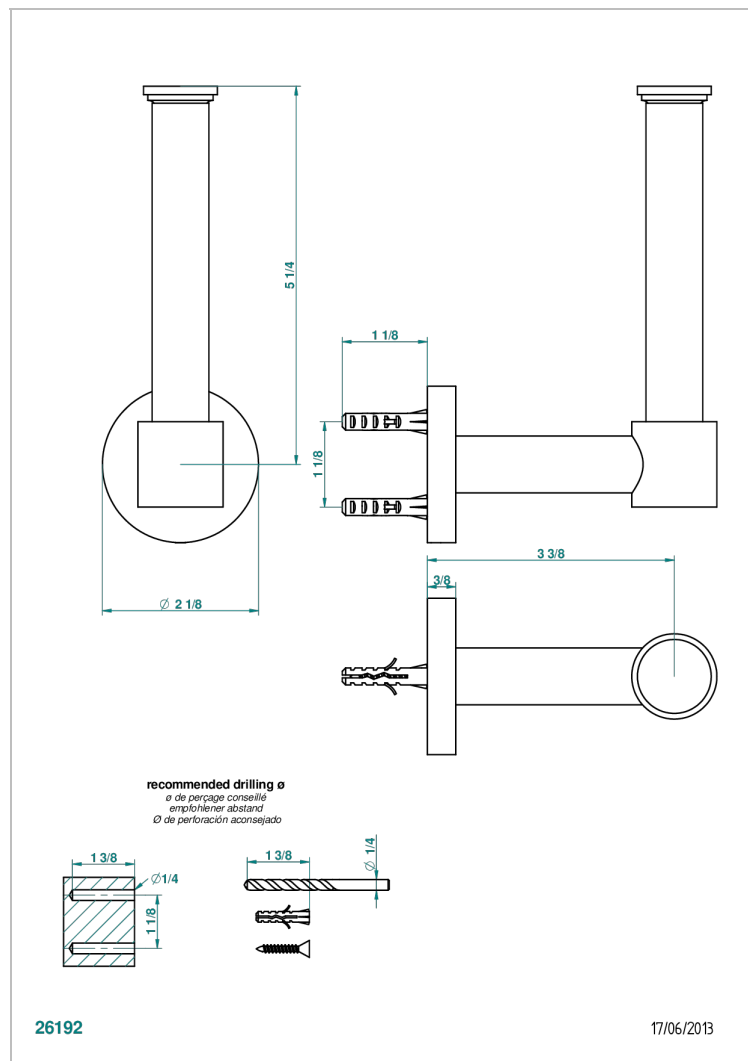

BONDI WITH LEVER HANDLES

G7G-542

Reserve toilet paper holder

CHARACTERISTIC

- Bondi with lever handles
- Reserve toilet paper holder

AVAILABLE FINITIONS

Black ceram - D30
 Blush PVD - H62
 Brass color PVD - H49
 Brown bronze color PVD - F33
 Chrome polished - A02
 Chrome polished / gold polished - G02