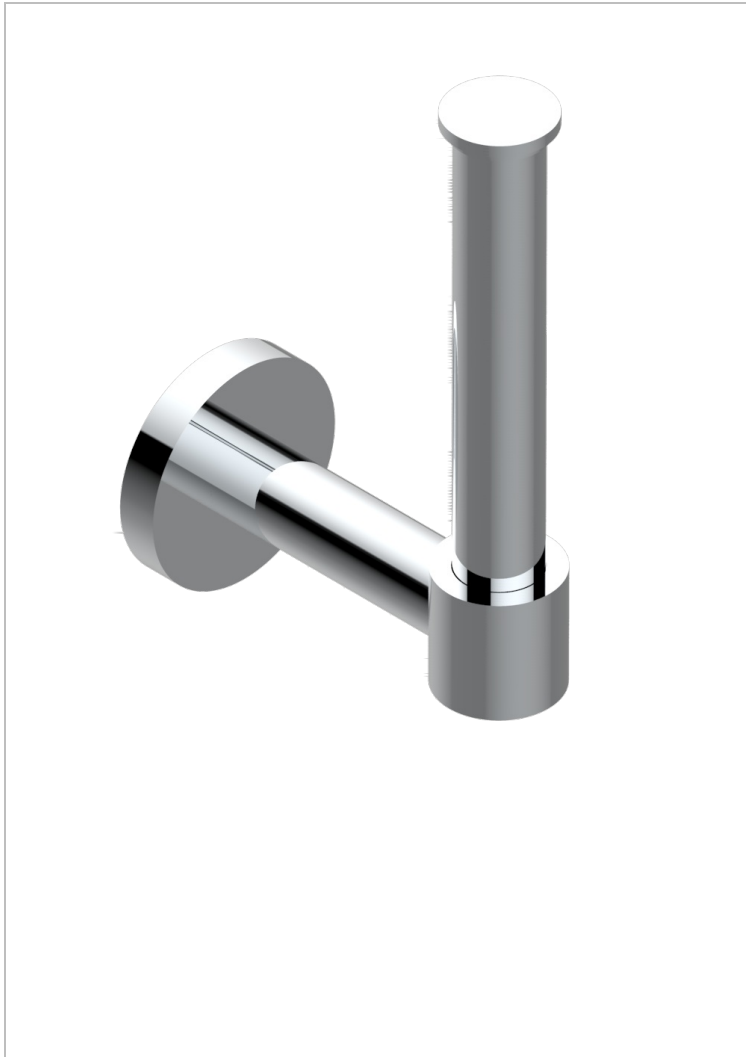

SPIRIT WITH LEVER HANDLES

G58-542

Reserve toilet paper holder

CHARACTERISTIC

- Spirit with lever handles
- Reserve toilet paper holder

AVAILABLE FINITIONS

Black ceram - D30
Blush PVD - H62
Brass color PVD - H49
Brown bronze color PVD - F33
Chrome polished - A02
Chrome polished / gold polished - G02

Copper antique matt, coated - H07
Gold color PVD - H52
Gold mat - F07
Gold polished - F01
Graphite PVD - H64
Light coated bronze - D01

Matt Umber PVD - H67
Matt blush PVD - H60
Matt brass color PVD - H50
Matt brown bronze color PVD - F34
Matt chrome (American satin) - C02
Matt gold color PVD - H53

Matt graphite PVD - H65
Matt nickel (American satin) - C01
Matt nickel color PVD - H56
Natural smoked Brass - A13
Nickel antique / Sovereign - H28
Nickel color PVD - H55

Nickel polished - B01
Soft gold - F30
Soft matt gold - F31
Umber PVD - H66