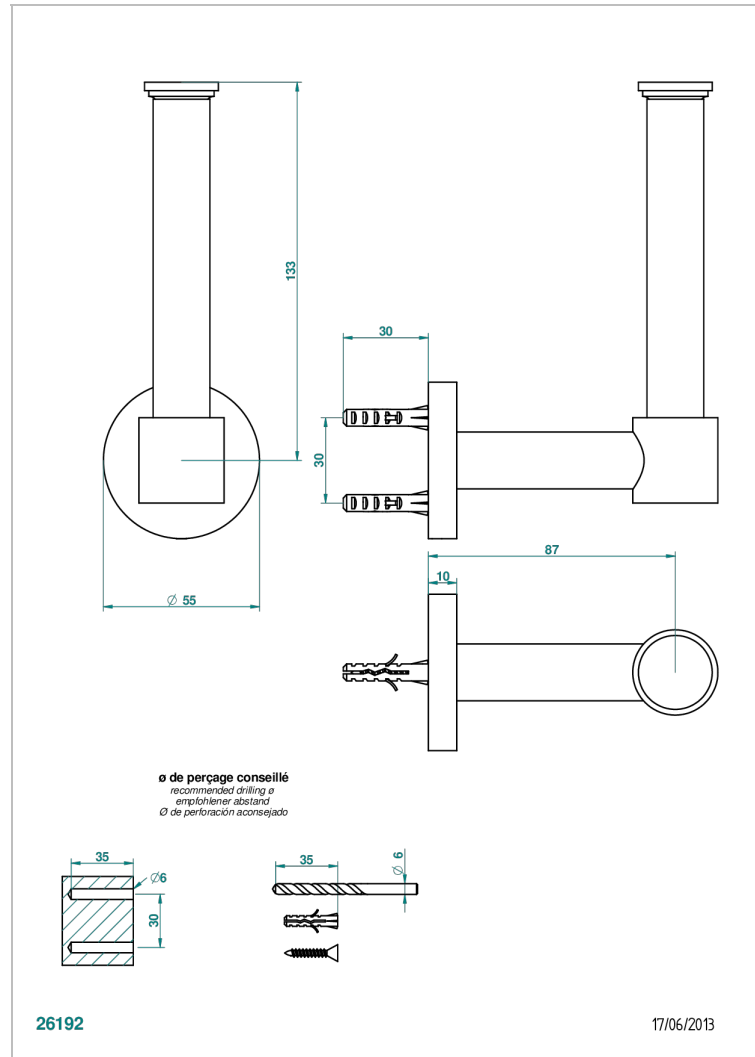

SPIRIT WITH LEVER HANDLES

G58-542

Reserve toilet paper holder

CHARACTERISTIC

- Spirit with lever handles
- Reserve toilet paper holder

AVAILABLE FINITIONS

Black ceram - D30
Blush PVD - H62
Brass color PVD - H49
Brown bronze color PVD - F33
Chrome polished - A02
Chrome polished / gold polished - G02

Matt graphite PVD - H65
Matt nickel (American satin) - C01
Matt nickel color PVD - H56
Natural smoked Brass - A13
Nickel antique / Sovereign - H28
Nickel color PVD - H55

Nickel polished - B01
Soft gold - F30
Soft matt gold - F31
Umber PVD - H66