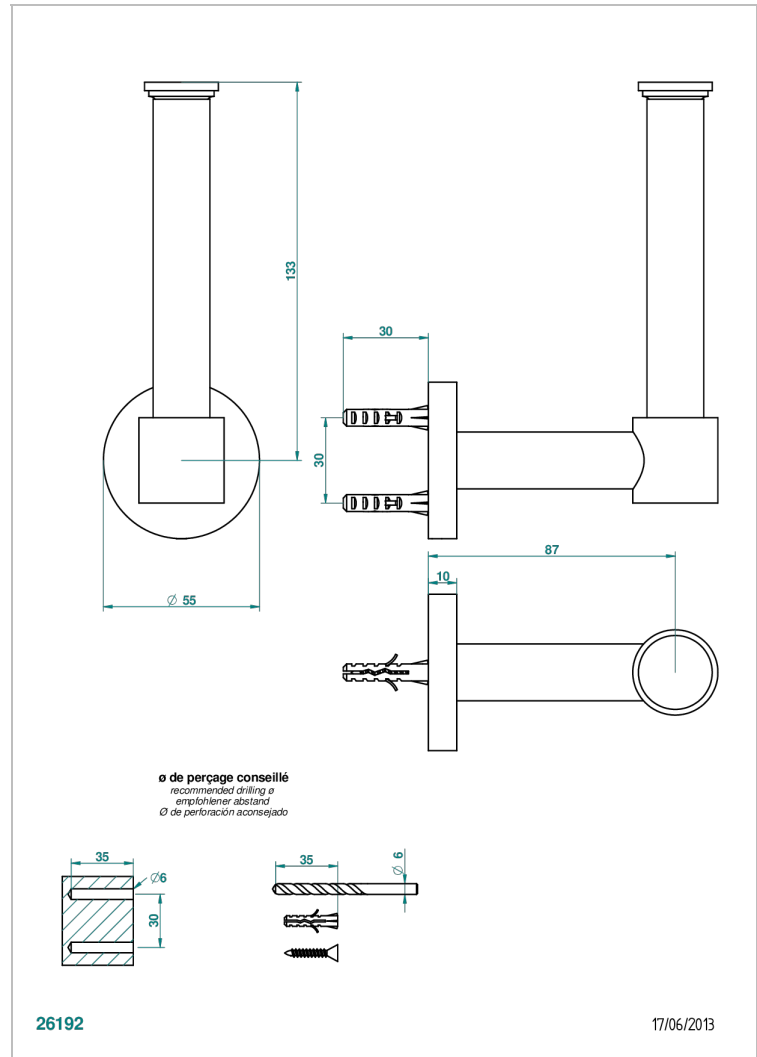

# SPIRIT WITH LEVER

G58-542

Wall mounted WC reserve paper holder

## CHARACTERISTIC

- Spirit with lever
- Wall mounted WC reserve paper holder