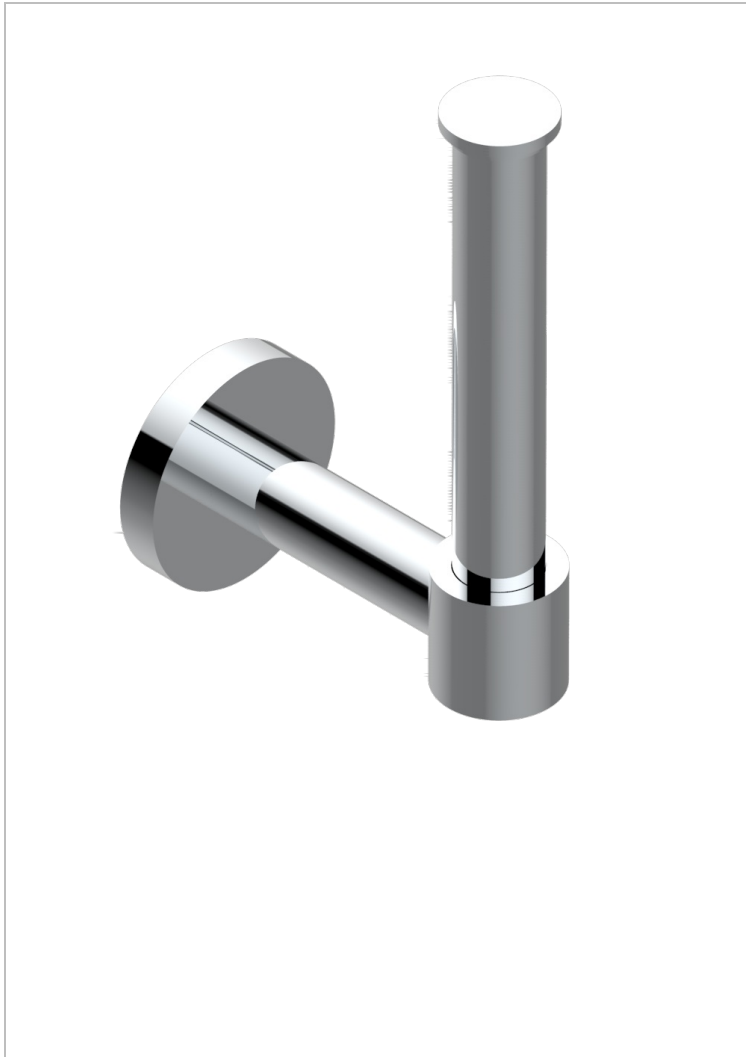

# SPIRIT WITH LEVER

G58-542

Wall mounted WC reserve paper holder

## CHARACTERISTIC

- Spirit with lever
- Wall mounted WC reserve paper holder

## AVAILABLE FINITIONS

Antique nickel - H28  
Black ceram - D30  
Blush PVD - H62  
Brass color PVD - H49  
Brown bronze color PVD - F33  
Gold color PVD - H52

Graphite PVD - H64  
Lacquered light bronze - D01  
Matt Umber PVD - H67  
Matt blush PVD - H60  
Matt brass color PVD - H50  
Matt brown bronze color PVD - F34