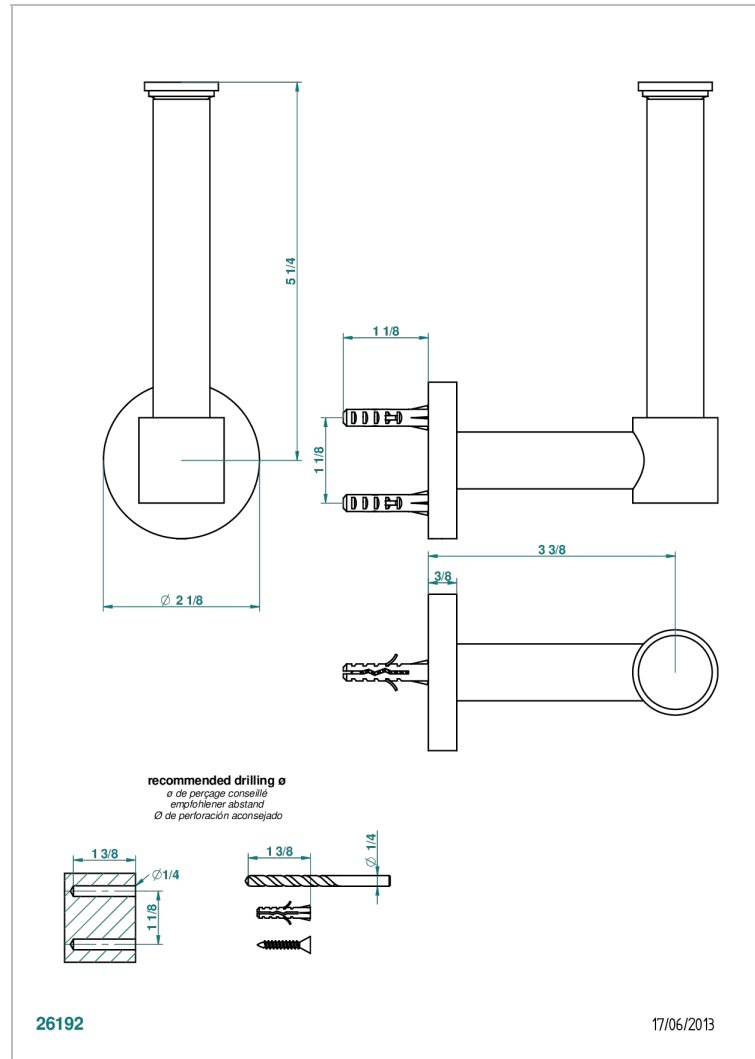

SPIRIT WITH LEVER

G58-542

Wall mounted WC reserve paper holder

CHARACTERISTIC

- Spirit with lever
- Wall mounted WC reserve paper holder

AVAILABLE FINITIONS

Antique nickel - H28
 Black ceram - D30
 Blush PVD - H62
 Brass color PVD - H49
 Brown bronze color PVD - F33
 Gold color PVD - H52