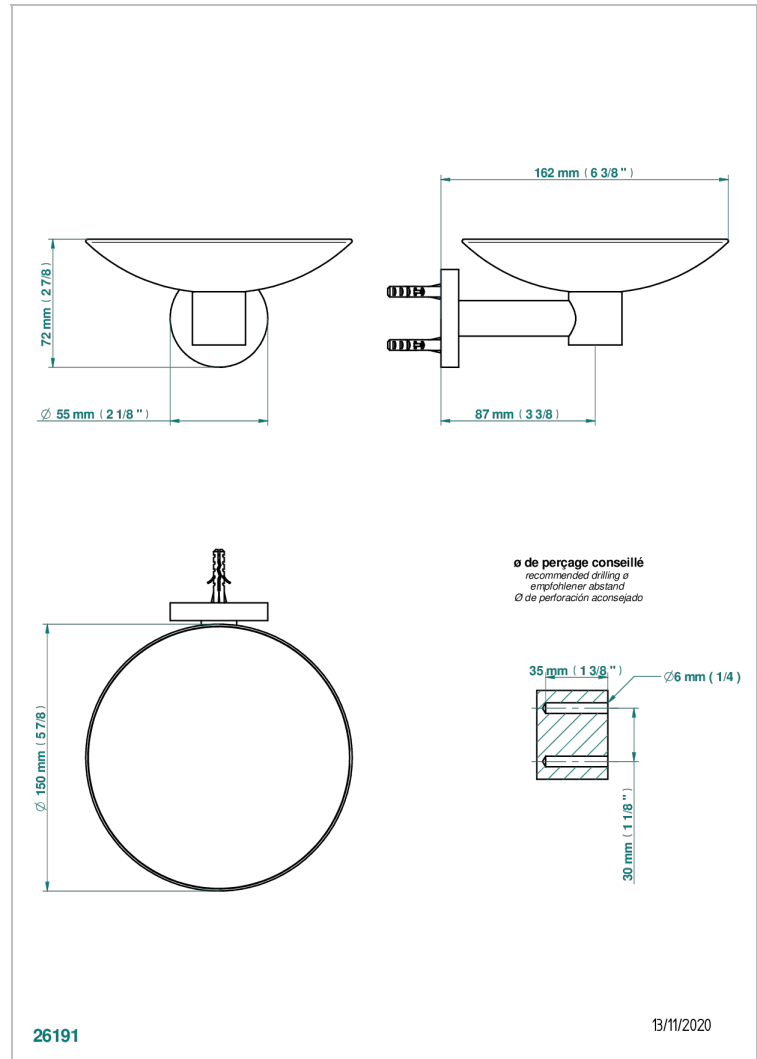

SPIRIT

G69-546GM

Soap dish, wall mounted, 6" diameter

THG[®]
PARIS

CHARACTERISTIC

- Spirit
- Soap dish, wall mounted, 6" diameter

AVAILABLE FINITIONS

Black ceram - D30
Blush PVD - H62
Brass color PVD - H49
Brown bronze color PVD - F33
Chrome polished - A02
Chrome polished / gold polished - G02