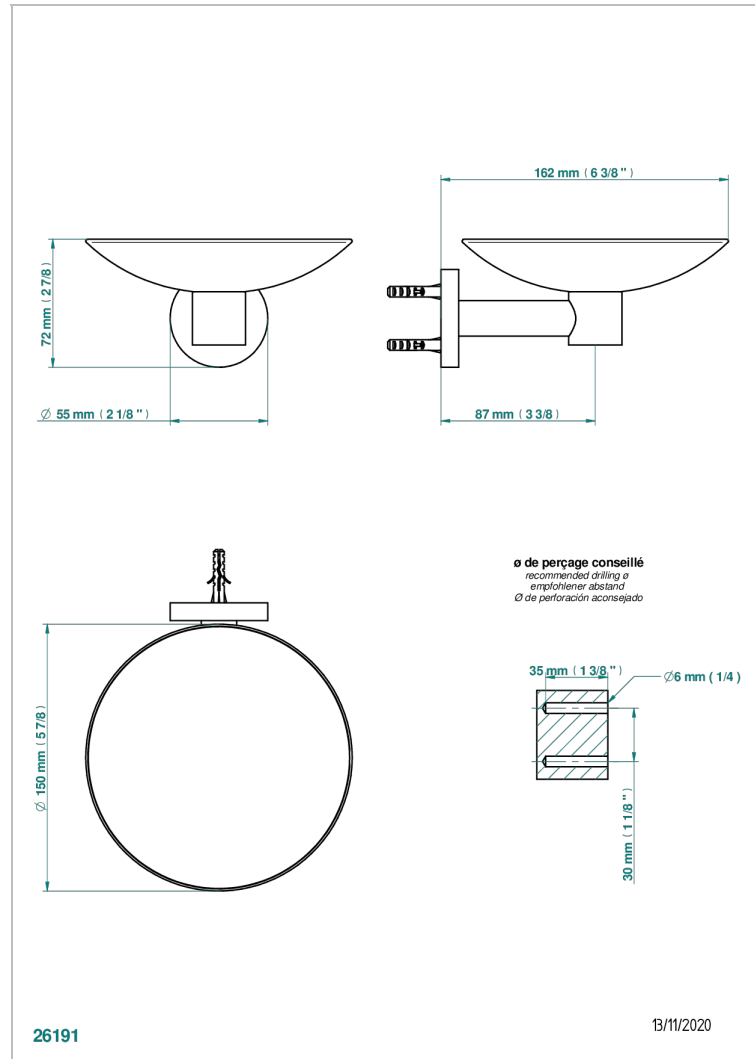

# SPIRIT WITH LEVER HANDLES

G58-546GM

Soap dish, wall mounted, 6" diameter

## CHARACTERISTIC

- Spirit with lever handles
- Soap dish, wall mounted, 6" diameter