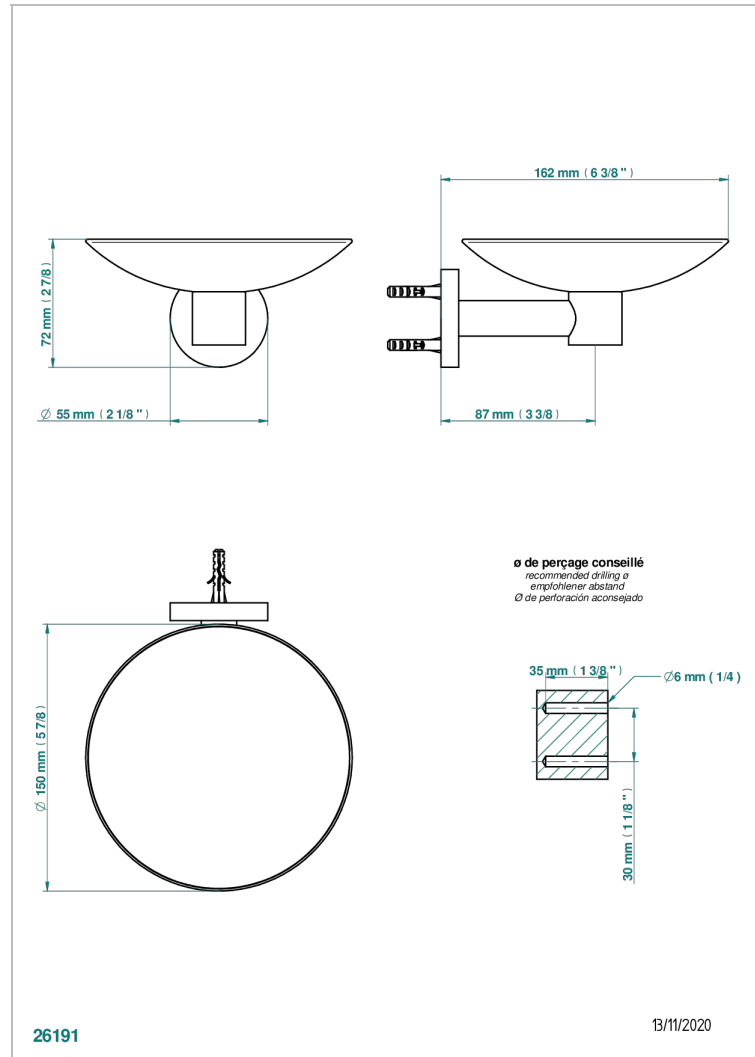

SPIRIT WITH LEVER

G58-546GM

Wall mounted soap dish, \varnothing 150 mm

THG[®]
PARIS

CHARACTERISTIC

- Spirit with lever
- Wall mounted soap dish, \varnothing 150 mm

AVAILABLE FINITIONS

Antique nickel - H28
Black ceram - D30
Blush PVD - H62
Brass color PVD - H49
Brown bronze color PVD - F33
Gold color PVD - H52