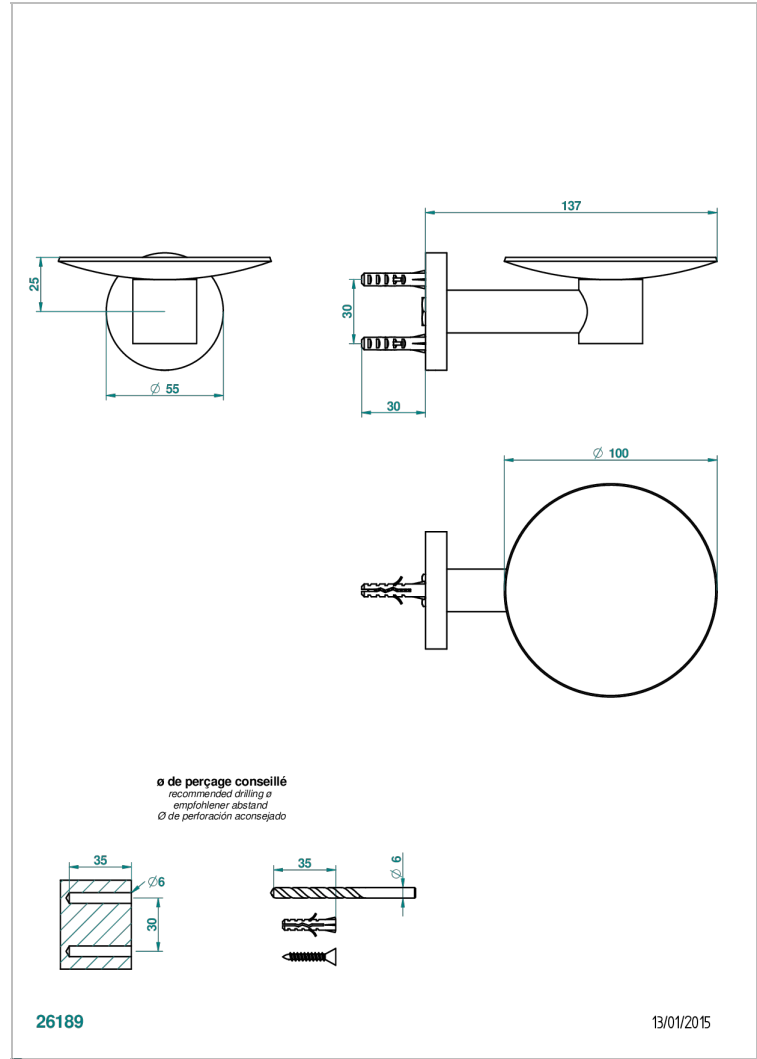

SPIRIT

G69-546

Soap dish, wall mounted, 4" diameter

CHARACTERISTIC

- Spirit
- Soap dish, wall mounted, 4" diameter

AVAILABLE FINITIONS

Black ceram - D30
Blush PVD - H62
Brass color PVD - H49
Brown bronze color PVD - F33
Chrome polished - A02
Chrome polished / gold polished - G02