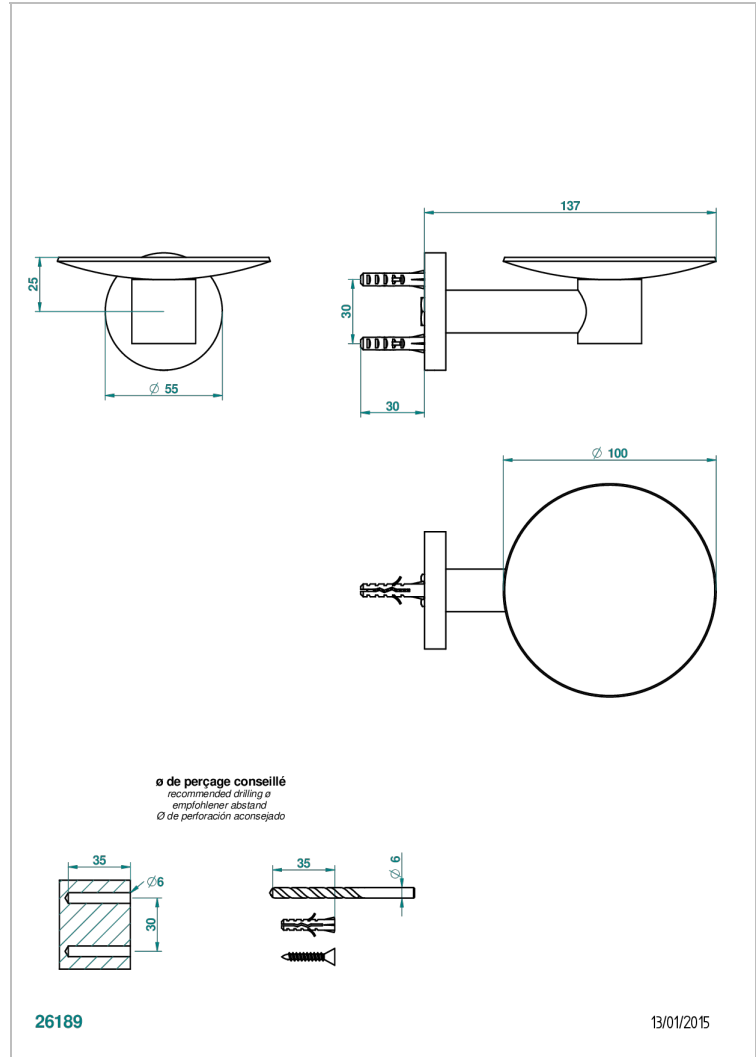

SPIRIT WITH LEVER HANDLES

G58-546

Soap dish, wall mounted, 4" diameter

CHARACTERISTIC

- Spirit with lever handles
- Soap dish, wall mounted, 4" diameter

AVAILABLE FINITIONS

Black ceram - D30
 Blush PVD - H62
 Brass color PVD - H49
 Brown bronze color PVD - F33
 Chrome polished - A02
 Chrome polished / gold polished - G02