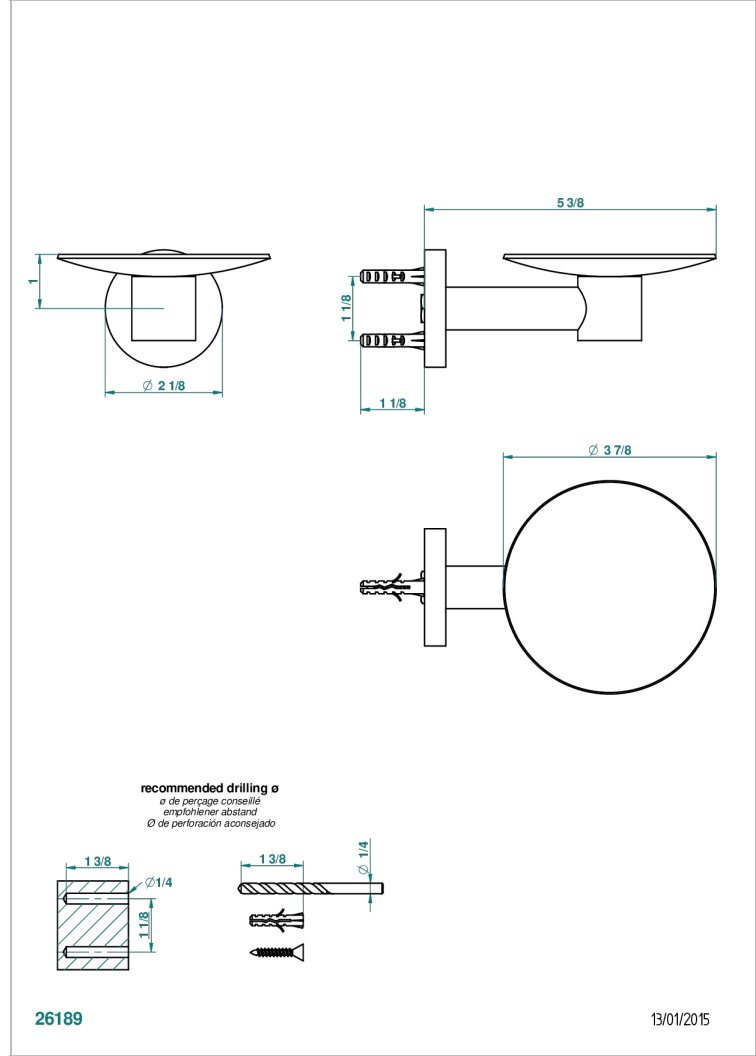

SPIRIT WITH LEVER HANDLES

G58-546

Soap dish, wall mounted, 4" diameter

THG[®]
PARIS

CHARACTERISTIC

- Spirit with lever handles
- Soap dish, wall mounted, 4" diameter

AVAILABLE FINITIONS

Black ceram - D30
Blush PVD - H62
Brass color PVD - H49
Brown bronze color PVD - F33
Chrome polished - A02
Chrome polished / gold polished - G02