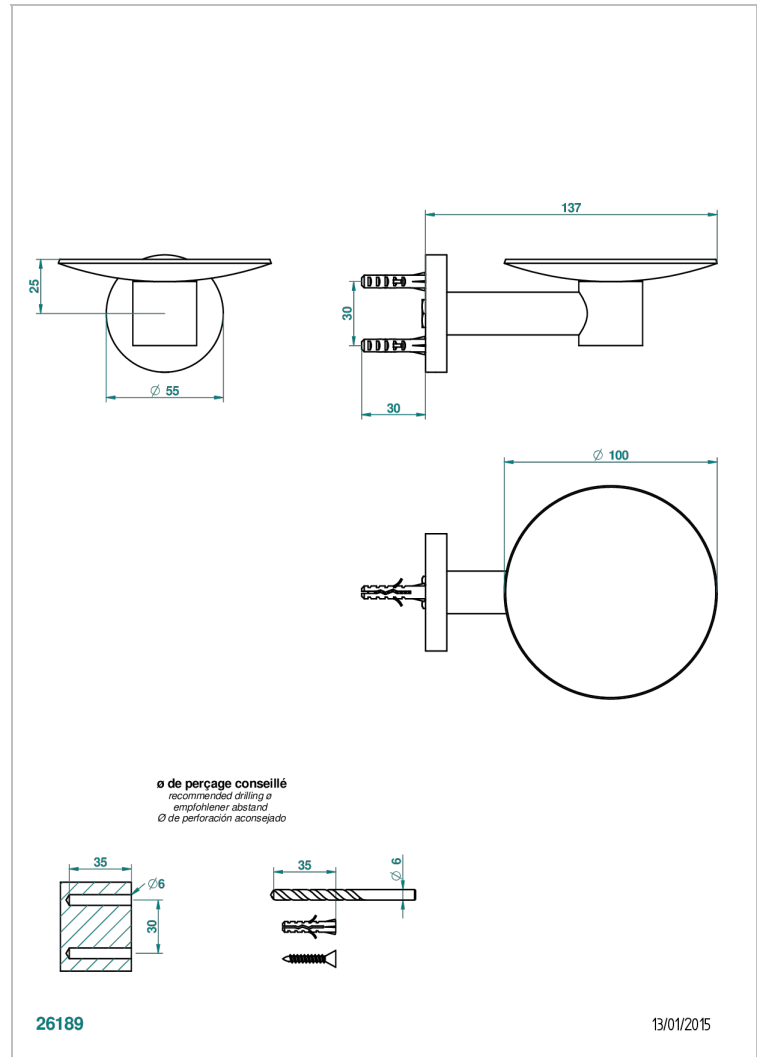

SPIRIT WITH LEVER

G58-546

Wall mounted soap dish, \varnothing 100 mm

THG[®]
PARIS

CHARACTERISTIC

- Spirit with lever
- Wall mounted soap dish, \varnothing 100 mm

AVAILABLE FINITIONS

Antique nickel - H28
Black ceram - D30
Blush PVD - H62
Brass color PVD - H49
Brown bronze color PVD - F33
Gold color PVD - H52