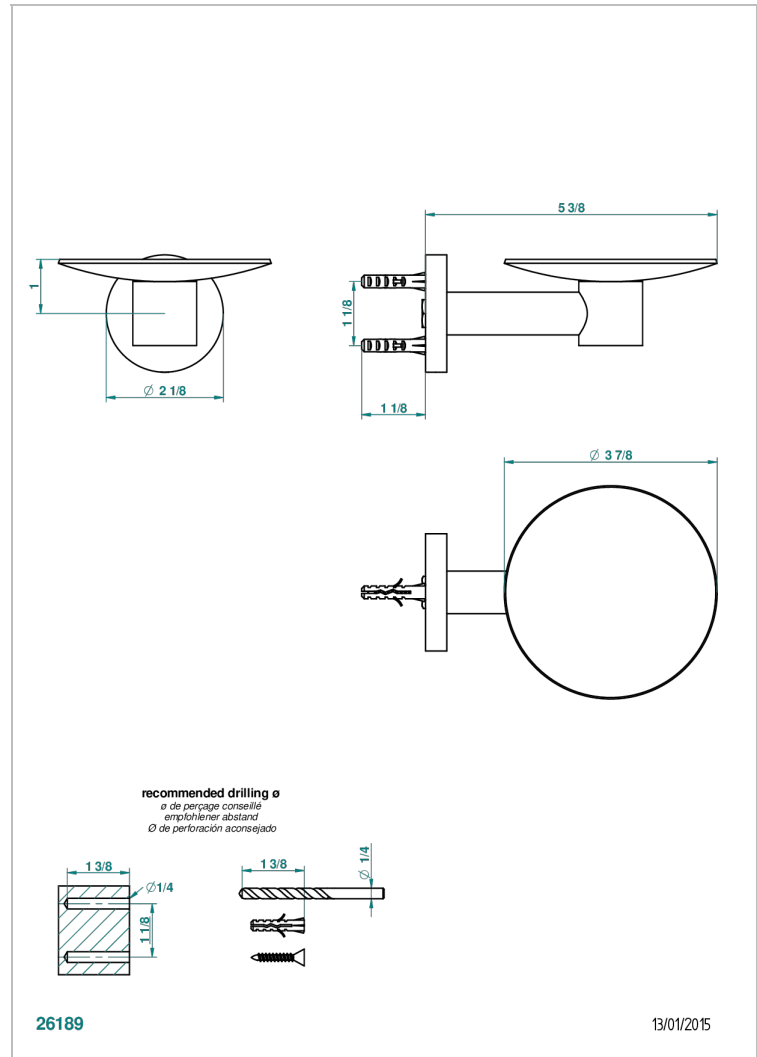

SPIRIT WITH LEVER

G58-546

Wall mounted soap dish, \varnothing 100 mm

CHARACTERISTIC

- Spirit with lever
- Wall mounted soap dish, \varnothing 100 mm

AVAILABLE FINITIONS

Antique nickel - H28
Black ceram - D30
Blush PVD - H62
Brass color PVD - H49
Brown bronze color PVD - F33
Gold color PVD - H52