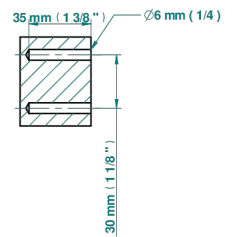

26186

16/11/2020

CHARACTERISTIC

- Spirit
- Towel ring

AVAILABLE FINITIONS

Black ceram - D30
Blush PVD - H62
Brass color PVD - H49
Brown bronze color PVD - F33
Chrome polished - A02
Chrome polished / gold polished - G02

Copper antique matt, coated - H07
Gold color PVD - H52
Gold mat - F07
Gold polished - F01
Graphite PVD - H64
Light coated bronze - D01

Matt Umber PVD - H67
Matt blush PVD - H60
Matt brass color PVD - H50
Matt brown bronze color PVD - F34
Matt chrome (American satin) - C02
Matt gold color PVD - H53

Matt graphite PVD - H65
Matt nickel (American satin) - C01
Matt nickel color PVD - H56
Natural smoked Brass - A13
Nickel antique / Sovereign - H28
Nickel color PVD - H55

Nickel polished - B01
Soft gold - F30
Soft matt gold - F31
Umber PVD - H66