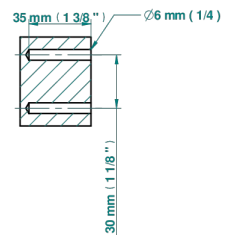

26186

16/11/2020

CHARACTERISTIC

- Spirit
- Single towel ring

AVAILABLE FINITIONS

Antique nickel - H28
Black ceram - D30
Blush PVD - H62
Brass color PVD - H49
Brown bronze color PVD - F33
Gold color PVD - H52

Graphite PVD - H64
Lacquered light bronze - D01
Matt Umber PVD - H67
Matt blush PVD - H60
Matt brass color PVD - H50
Matt brown bronze color PVD - F34

Matt chrome - C02
Matt gold - F07
Matt gold color PVD - H53
Matt graphite PVD - H65
Matt nickel (color finish) - C01
Matt nickel color PVD - H56

Natural smoked Brass - A13
Nickel color PVD - H55
Polished chrome (color finish) - A02
Polished chrome / Polished gold (color finish) - G02
Polished gold (color finish) - F01
Polished nickel - B01

Soft gold - F30
Soft matt gold - F31
Umber PVD - H66
Varnished matt antique red copper (color finish) - H07