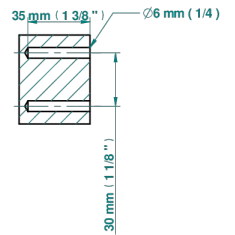

26186

16/11/2020

CHARACTERISTIC

- Spirit
- Single towel ring

AVAILABLE FINITIONS

Antique nickel - H28
Black ceram - D30
Blush PVD - H62
Brass color PVD - H49
Brown bronze color PVD - F33
Gold color PVD - H52

Graphite PVD - H64
Lacquered light bronze - D01
Matt Umber PVD - H67
Matt blush PVD - H60
Matt brass color PVD - H50
Matt brown bronze color PVD - F34

Matt chrome - C02
Matt gold - F07
Matt gold color PVD - H53
Matt graphite PVD - H65
Matt nickel (color finish) - C01
Matt nickel color PVD - H56

Natural smoked Brass - A13
Nickel color PVD - H55
Polished chrome (color finish) - A02
Polished chrome / Polished gold (color finish) - G02
Polished gold (color finish) - F01
Polished nickel - B01

Soft gold - F30
Soft matt gold - F31
Umber PVD - H66
Varnished matt antique red copper (color finish) - H07