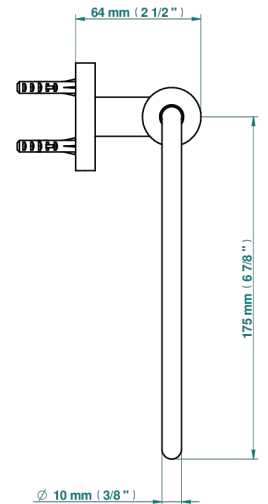

SPIRIT WITH LEVER

G58-504N

Single towel ring

26186

16/11/2020

CHARACTERISTIC

- Spirit with lever
- Single towel ring

AVAILABLE FINITIONS

Antique nickel - H28
Black ceram - D30
Blush PVD - H62
Brass color PVD - H49
Brown bronze color PVD - F33
Gold color PVD - H52

Graphite PVD - H64
Lacquered light bronze - D01
Matt Umber PVD - H67
Matt blush PVD - H60
Matt brass color PVD - H50
Matt brown bronze color PVD - F34

Matt chrome - C02
Matt gold - F07
Matt gold color PVD - H53
Matt graphite PVD - H65
Matt nickel (color finish) - C01
Matt nickel color PVD - H56

Natural smoked Brass - A13
Nickel color PVD - H55
Polished chrome (color finish) - A02
Polished chrome / Polished gold (color finish) - G02
Polished gold (color finish) - F01
Polished nickel - B01

Soft gold - F30
Soft matt gold - F31
Umber PVD - H66
Varnished matt antique red copper (color finish) - H07