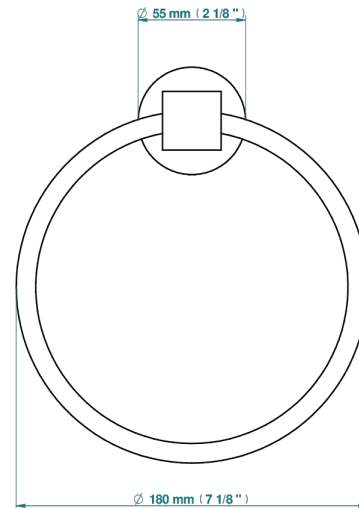

SPIRIT WITH LEVER

G58-504N

Single towel ring

26186

16/11/2020

CHARACTERISTIC

- Spirit with lever
- Single towel ring

AVAILABLE FINITIONS

Antique nickel - H28
Black ceram - D30
Blush PVD - H62
Brass color PVD - H49
Brown bronze color PVD - F33
Gold color PVD - H52

Graphite PVD - H64
Lacquered light bronze - D01
Matt Umber PVD - H67
Matt blush PVD - H60
Matt brass color PVD - H50
Matt brown bronze color PVD - F34

Matt chrome - C02
Matt gold - F07
Matt gold color PVD - H53
Matt graphite PVD - H65
Matt nickel (color finish) - C01
Matt nickel color PVD - H56

Natural smoked Brass - A13
Nickel color PVD - H55
Polished chrome (color finish) - A02
Polished chrome / Polished gold (color finish) - G02
Polished gold (color finish) - F01
Polished nickel - B01

Soft gold - F30
Soft matt gold - F31
Umber PVD - H66
Varnished matt antique red copper (color finish) - H07